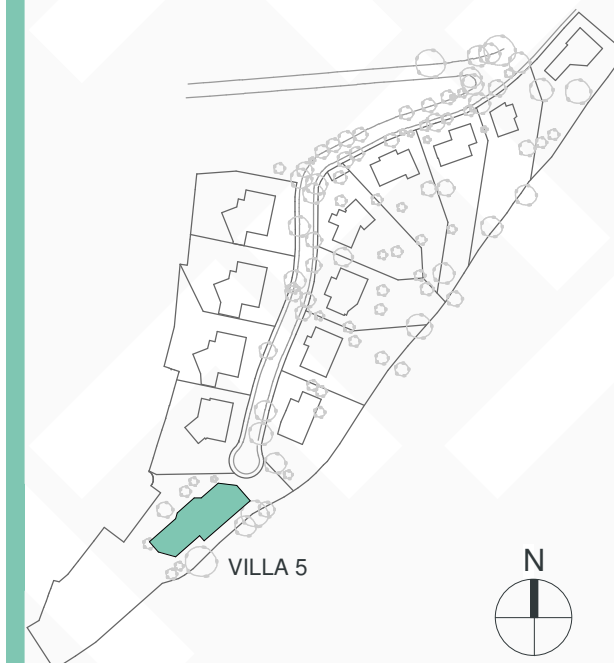

COGITARI HOMES

Villa 5

Built closed area	486,17 m²
Covered terrace	89,80 m²
Open terrace	169,04 m²
Total terrace	258,84 m²
Pool	54,72 m²

Total built area	799,73 m²
Plot area	2450,13 m²

5
5
486,17 m²
3

This document is for information only. The areas and measurements are approximate and may be modified for technical reasons and/or administrative issues. The room areas marked on the drawing are usable space.