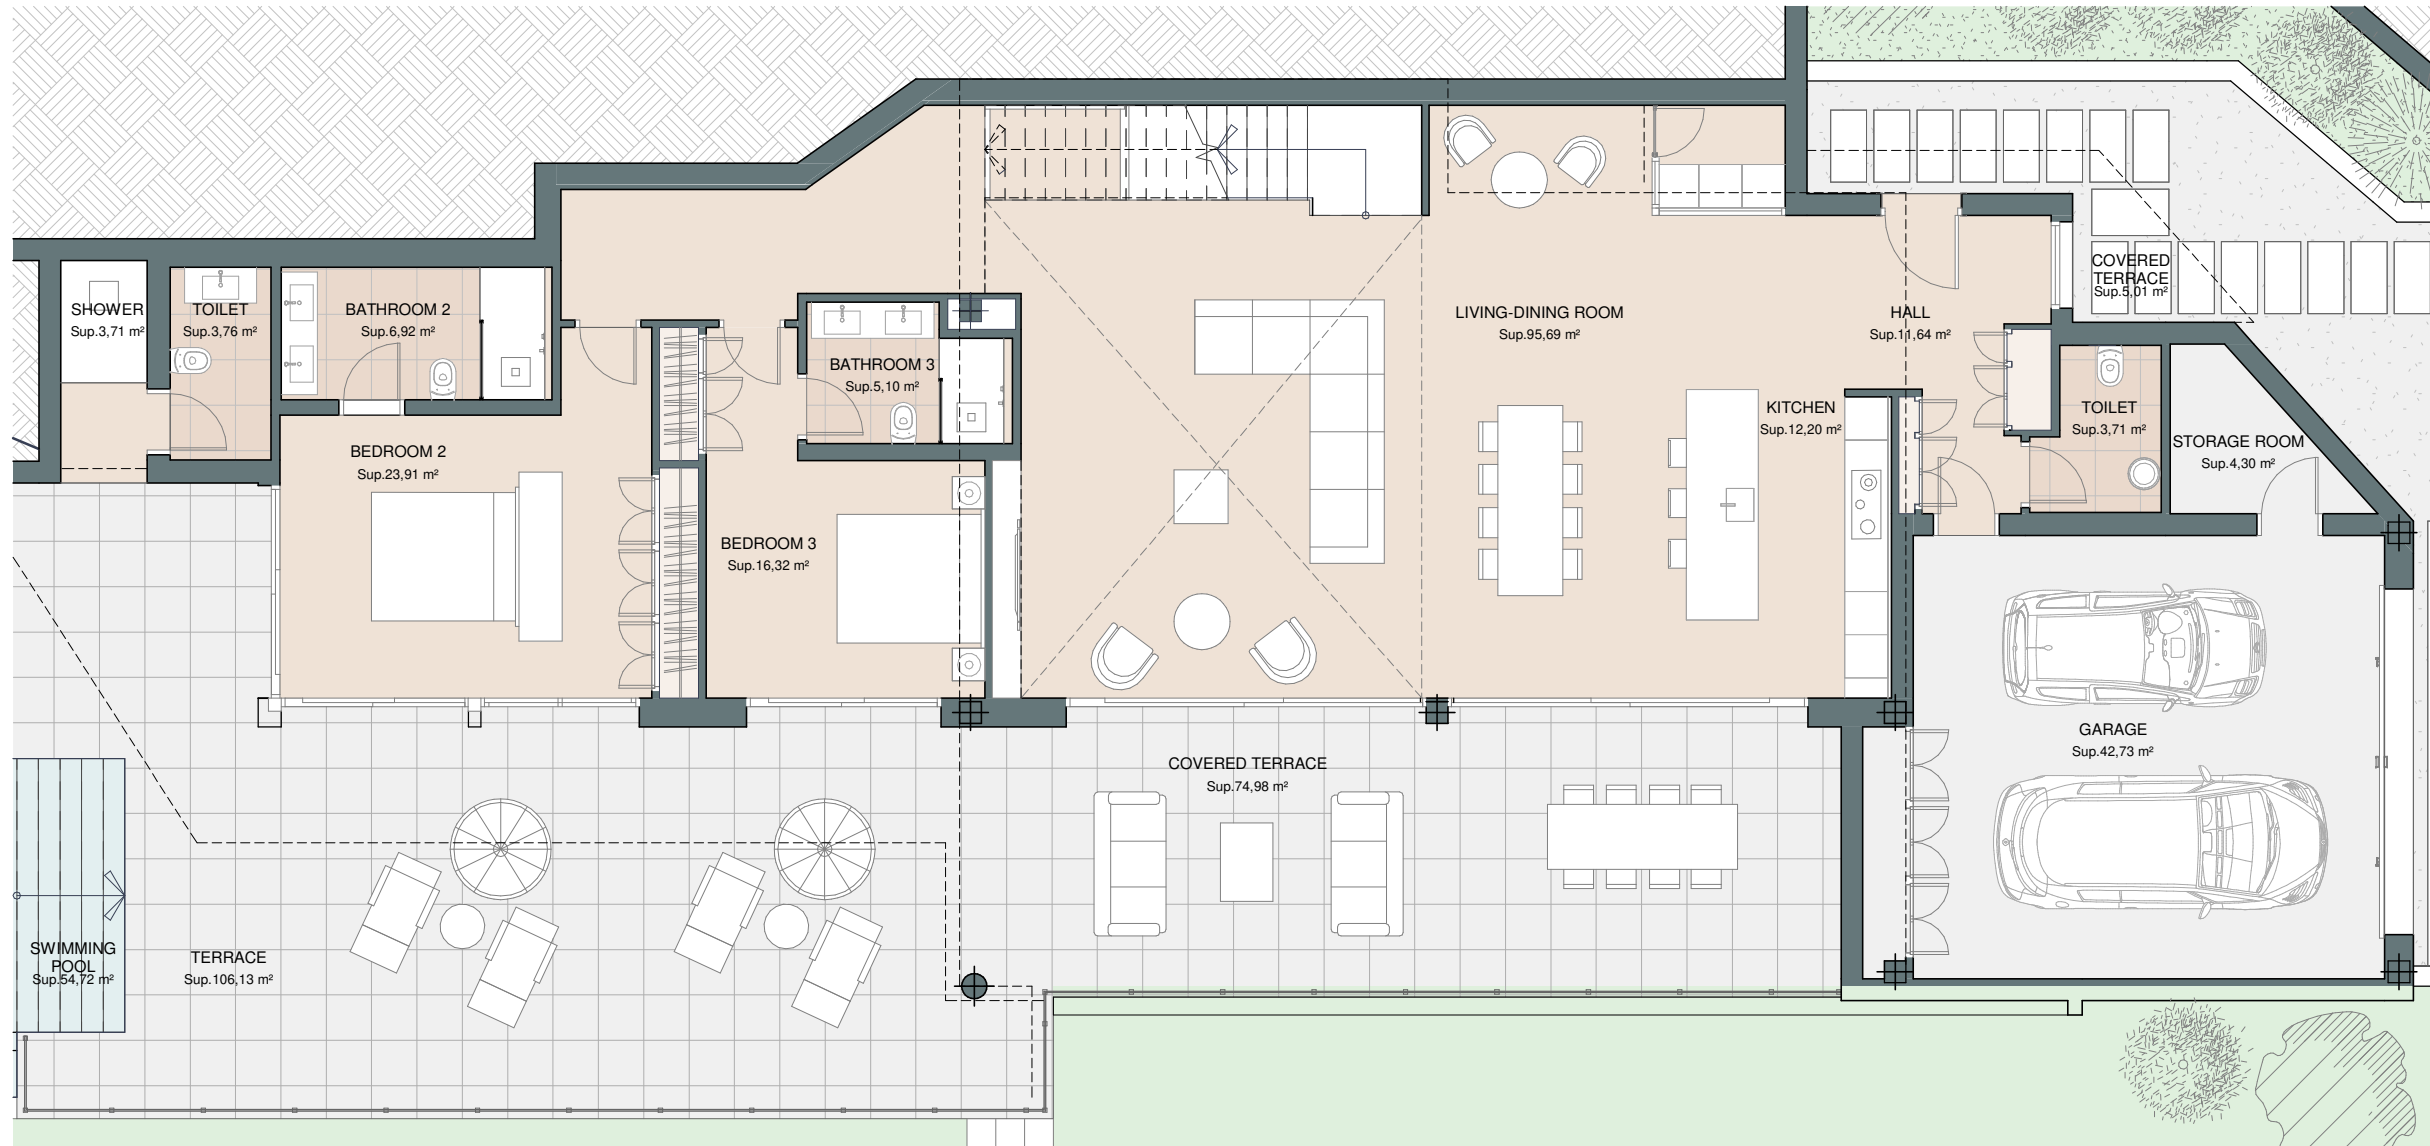

| | |
|-------------------------|------------------------------|
| Total built area | 799,73 m² |
| Plot area | 2450,13 m² |

 5
  5
  486,17 m²
 3

This document is for information only. The areas and measurements are approximate and may be modified for technical reasons and/or administrative issues. The room areas marked on the drawing are usable space.

COGITARI HOMES

Villa 5

| | |
|-------------------|-----------------------|
| Built closed area | 486,17 m ² |
| Covered terrace | 89,80 m ² |
| Open terrace | 169,04 m ² |
| Total terrace | 258,84 m ² |
| Pool | 54,72 m ² |

Total built area 799,73 m²

Plot area 2450,13 m²

 5
  5
  486,17 m²
 3

This document is for information only. The areas and measurements are approximate and may be modified for technical reasons and/or administrative issues. The room areas marked on the drawing are usable space.