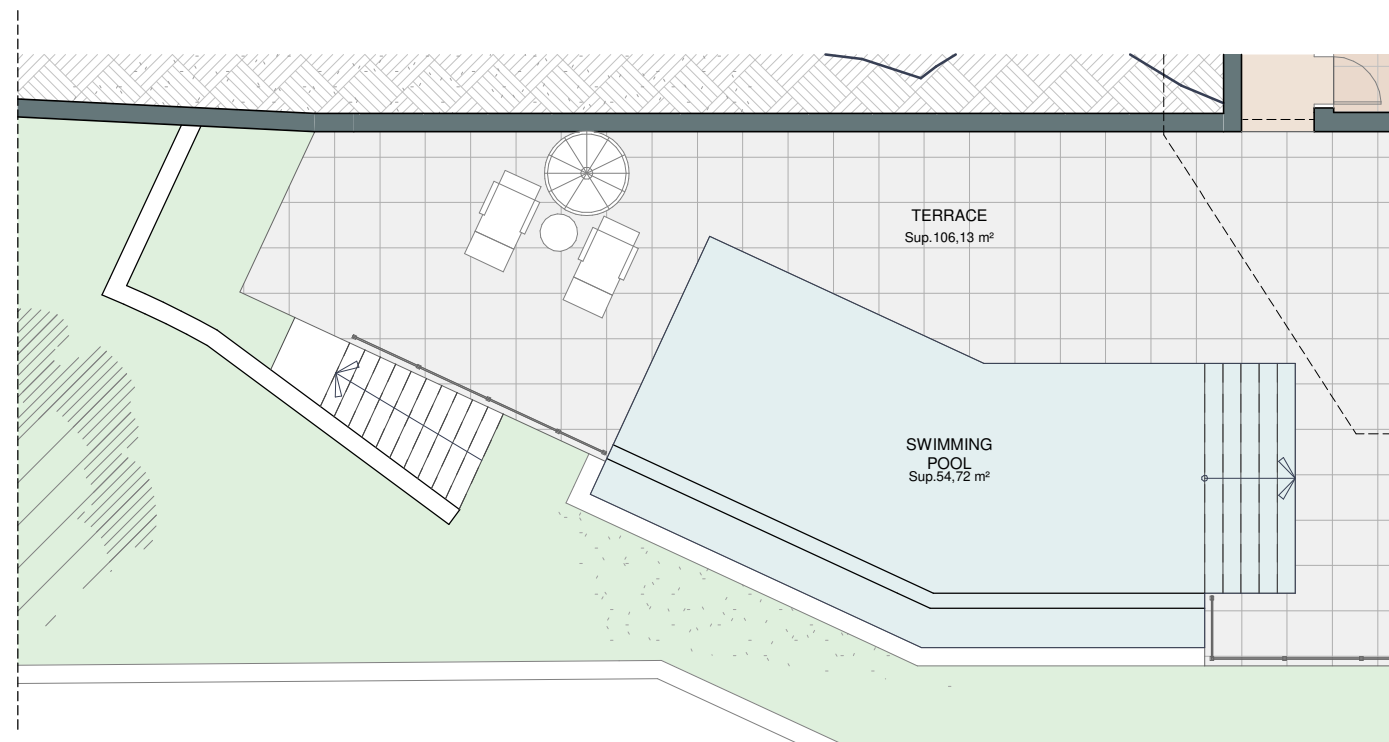

| | |
|-------------------------|------------------------------|
| Total built area | 799,73 m² |
| Plot area | 2450,13 m² |

 5
  5
  486,17 m²
 3

This document is for information only. The areas and measurements are approximate and may be modified for technical reasons and/or administrative issues. The room areas marked on the drawing are usable space.

COGITARI HOMES

Villa 5

| | |
|-------------------|-----------------------|
| Built closed area | 486,17 m ² |
| Covered terrace | 89,80 m ² |
| Open terrace | 169,04 m ² |
| Total terrace | 258,84 m ² |
| Pool | 54,72 m ² |

Total built area 799,73 m²

Plot area 2450,13 m²

 5
  5
  486,17 m²
 3

This document is for information only. The areas and measurements are approximate and may be modified for technical reasons and/or administrative issues. The room areas marked on the drawing are usable space.