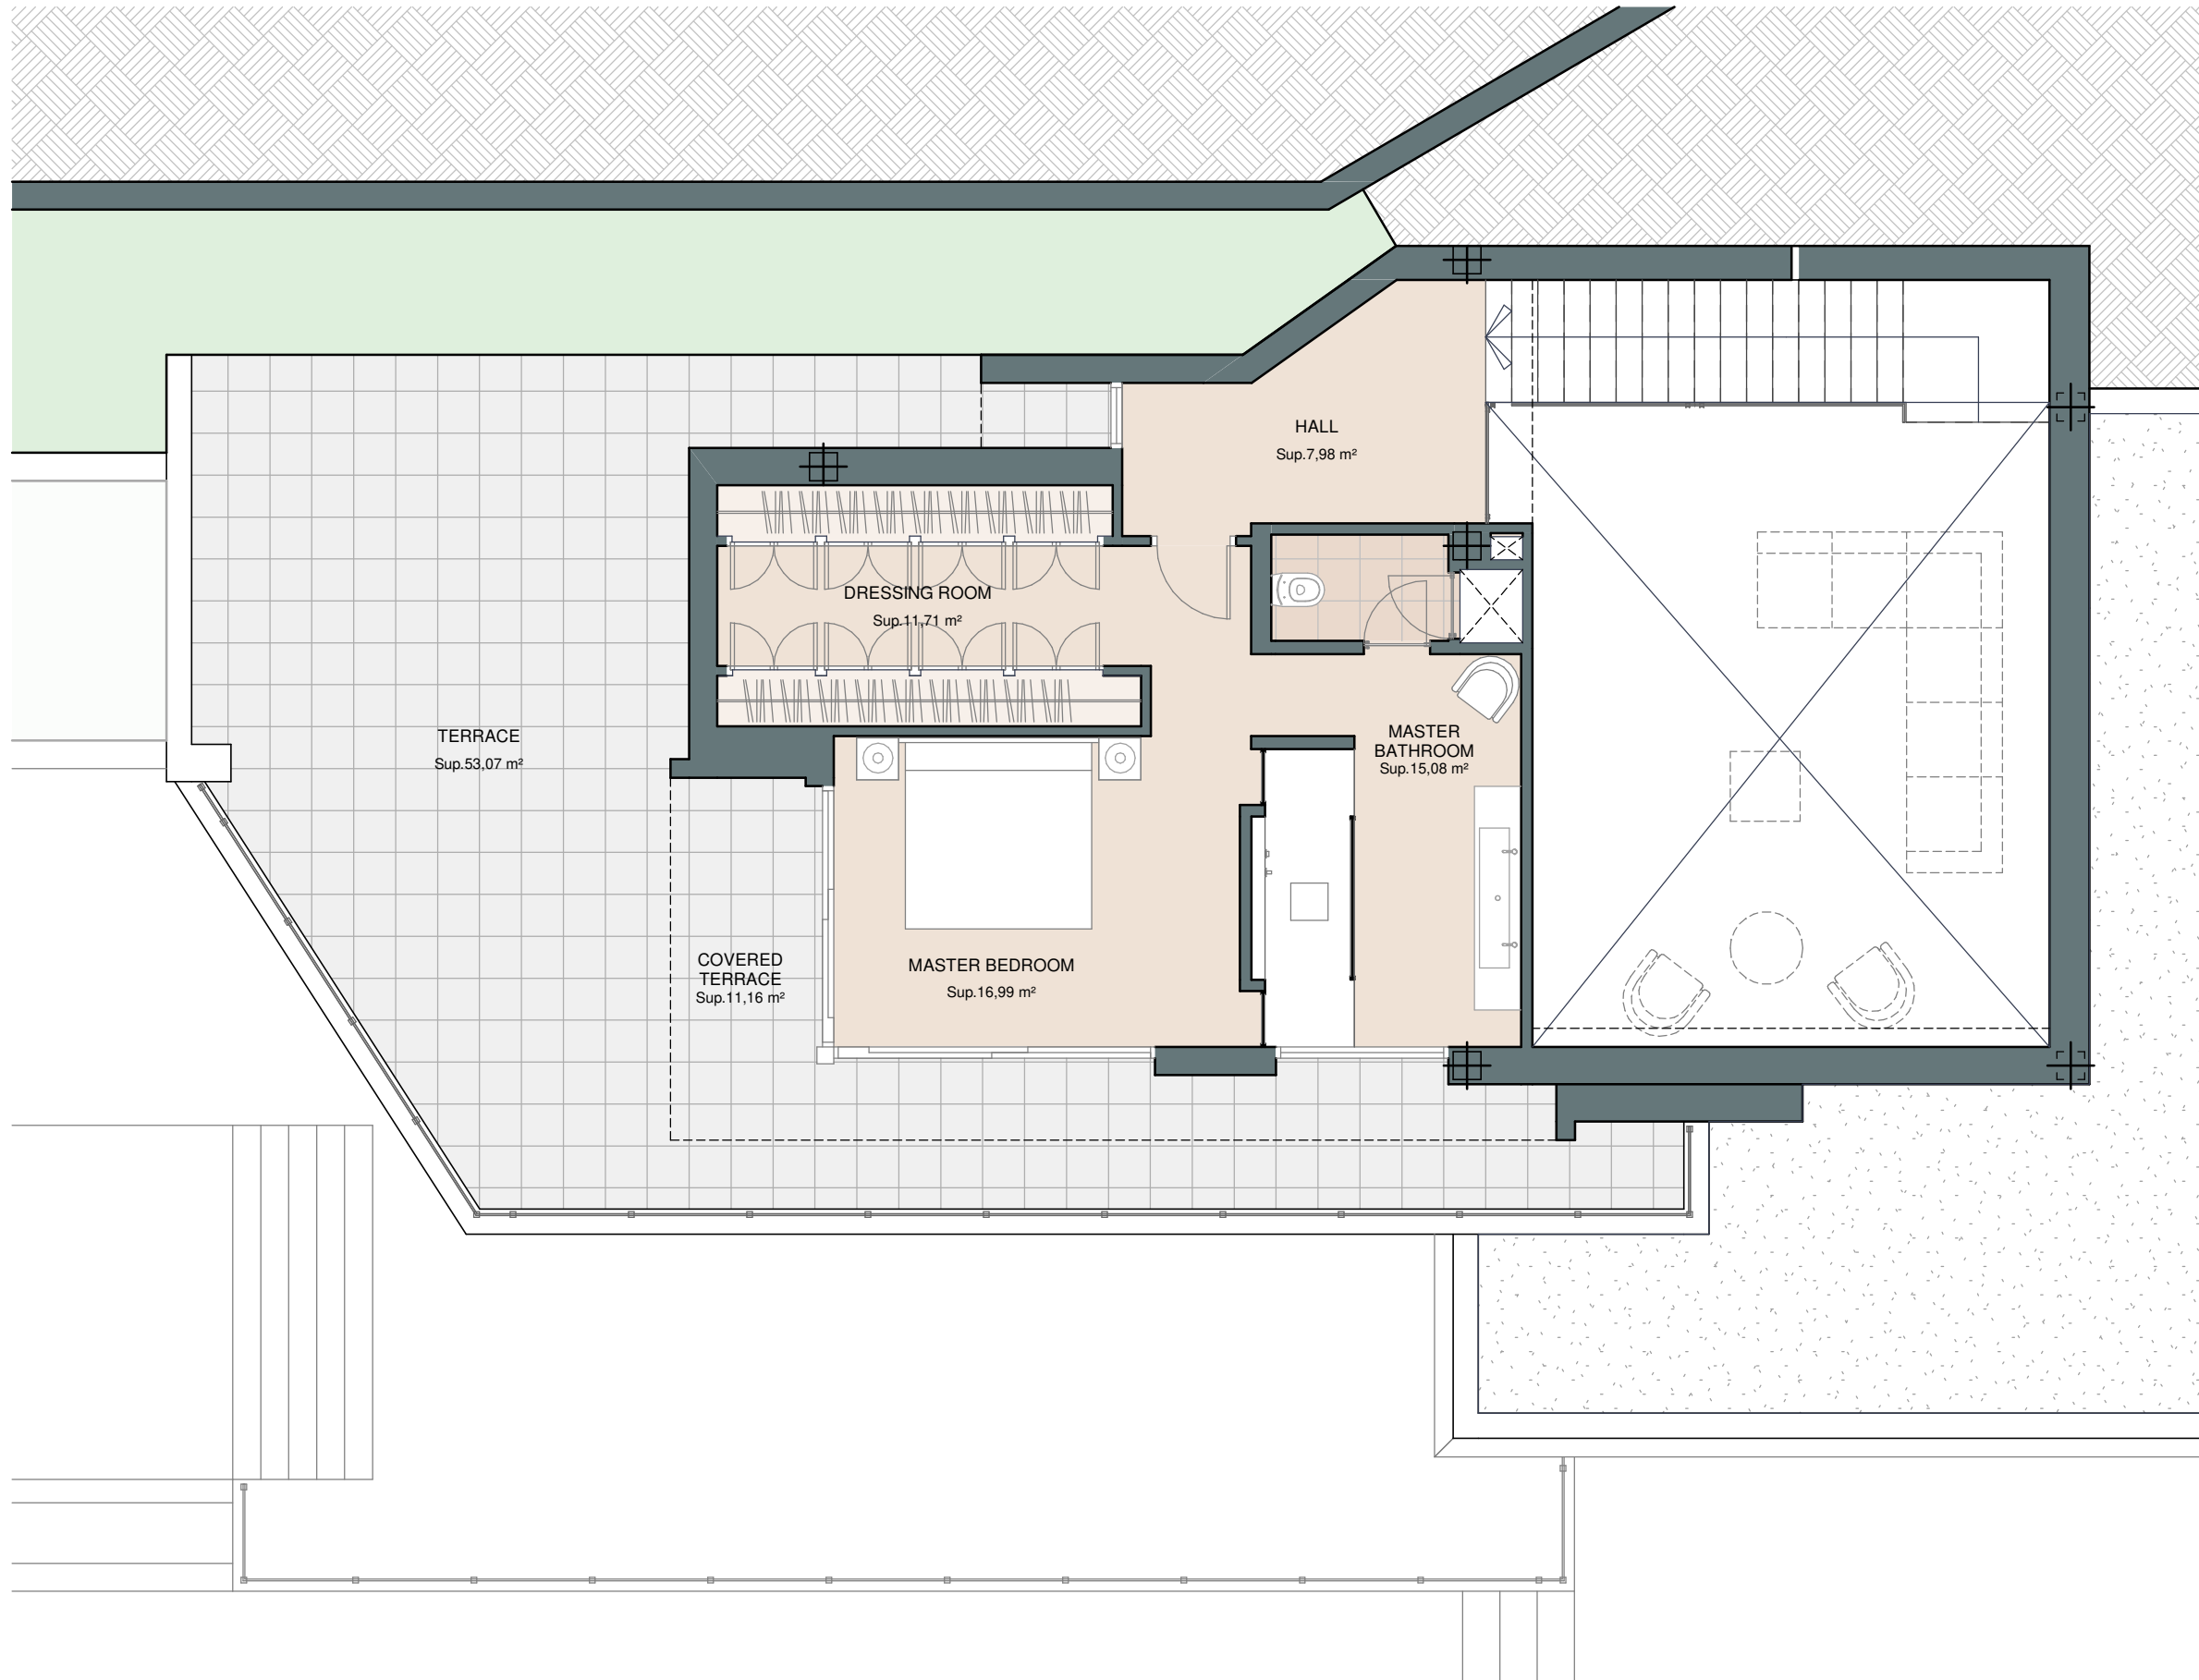

| | |
|-------------------------|------------------------------|
| Total built area | 799,73 m² |
| Plot area | 2450,13 m² |

 5
  5
  486,17 m²
 3

This document is for information only. The areas and measurements are approximate and may be modified for technical reasons and/or administrative issues. The room areas marked on the drawing are usable space.

Total built area 799,73 m²

Plot area 2450,13 m²

 5
  5
  486,17 m²
 3

This document is for information only. The areas and measurements are approximate and may be modified for technical reasons and/or administrative issues. The room areas marked on the drawing are usable space.

COGITARI HOMES

Villa 5

| | |
|-------------------|-----------------------|
| Built closed area | 486,17 m ² |
| Covered terrace | 89,80 m ² |
| Open terrace | 169,04 m ² |
| Total terrace | 258,84 m ² |
| Pool | 54,72 m ² |