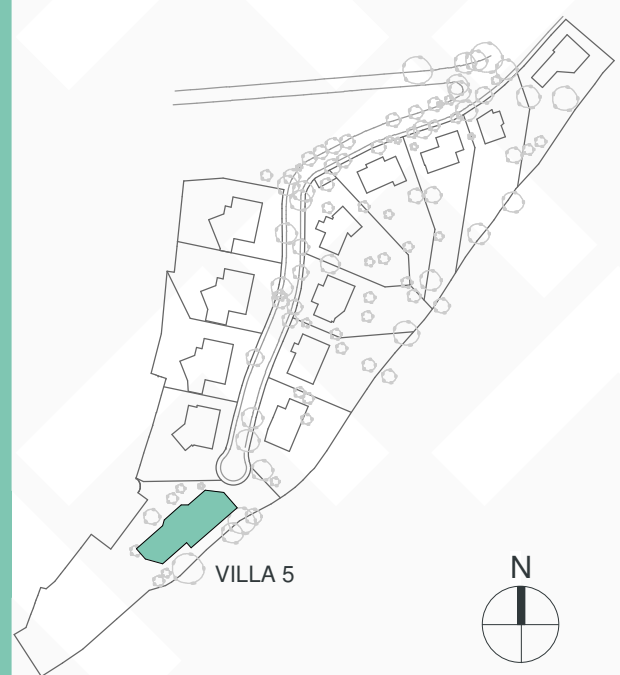

Total built area 799,73 m²

Plot area 2450,13 m²

 5
  5
  486,17 m²
 3

This document is for information only. The areas and measurements are approximate and may be modified for technical reasons and/or administrative issues. The room areas marked on the drawing are usable space.