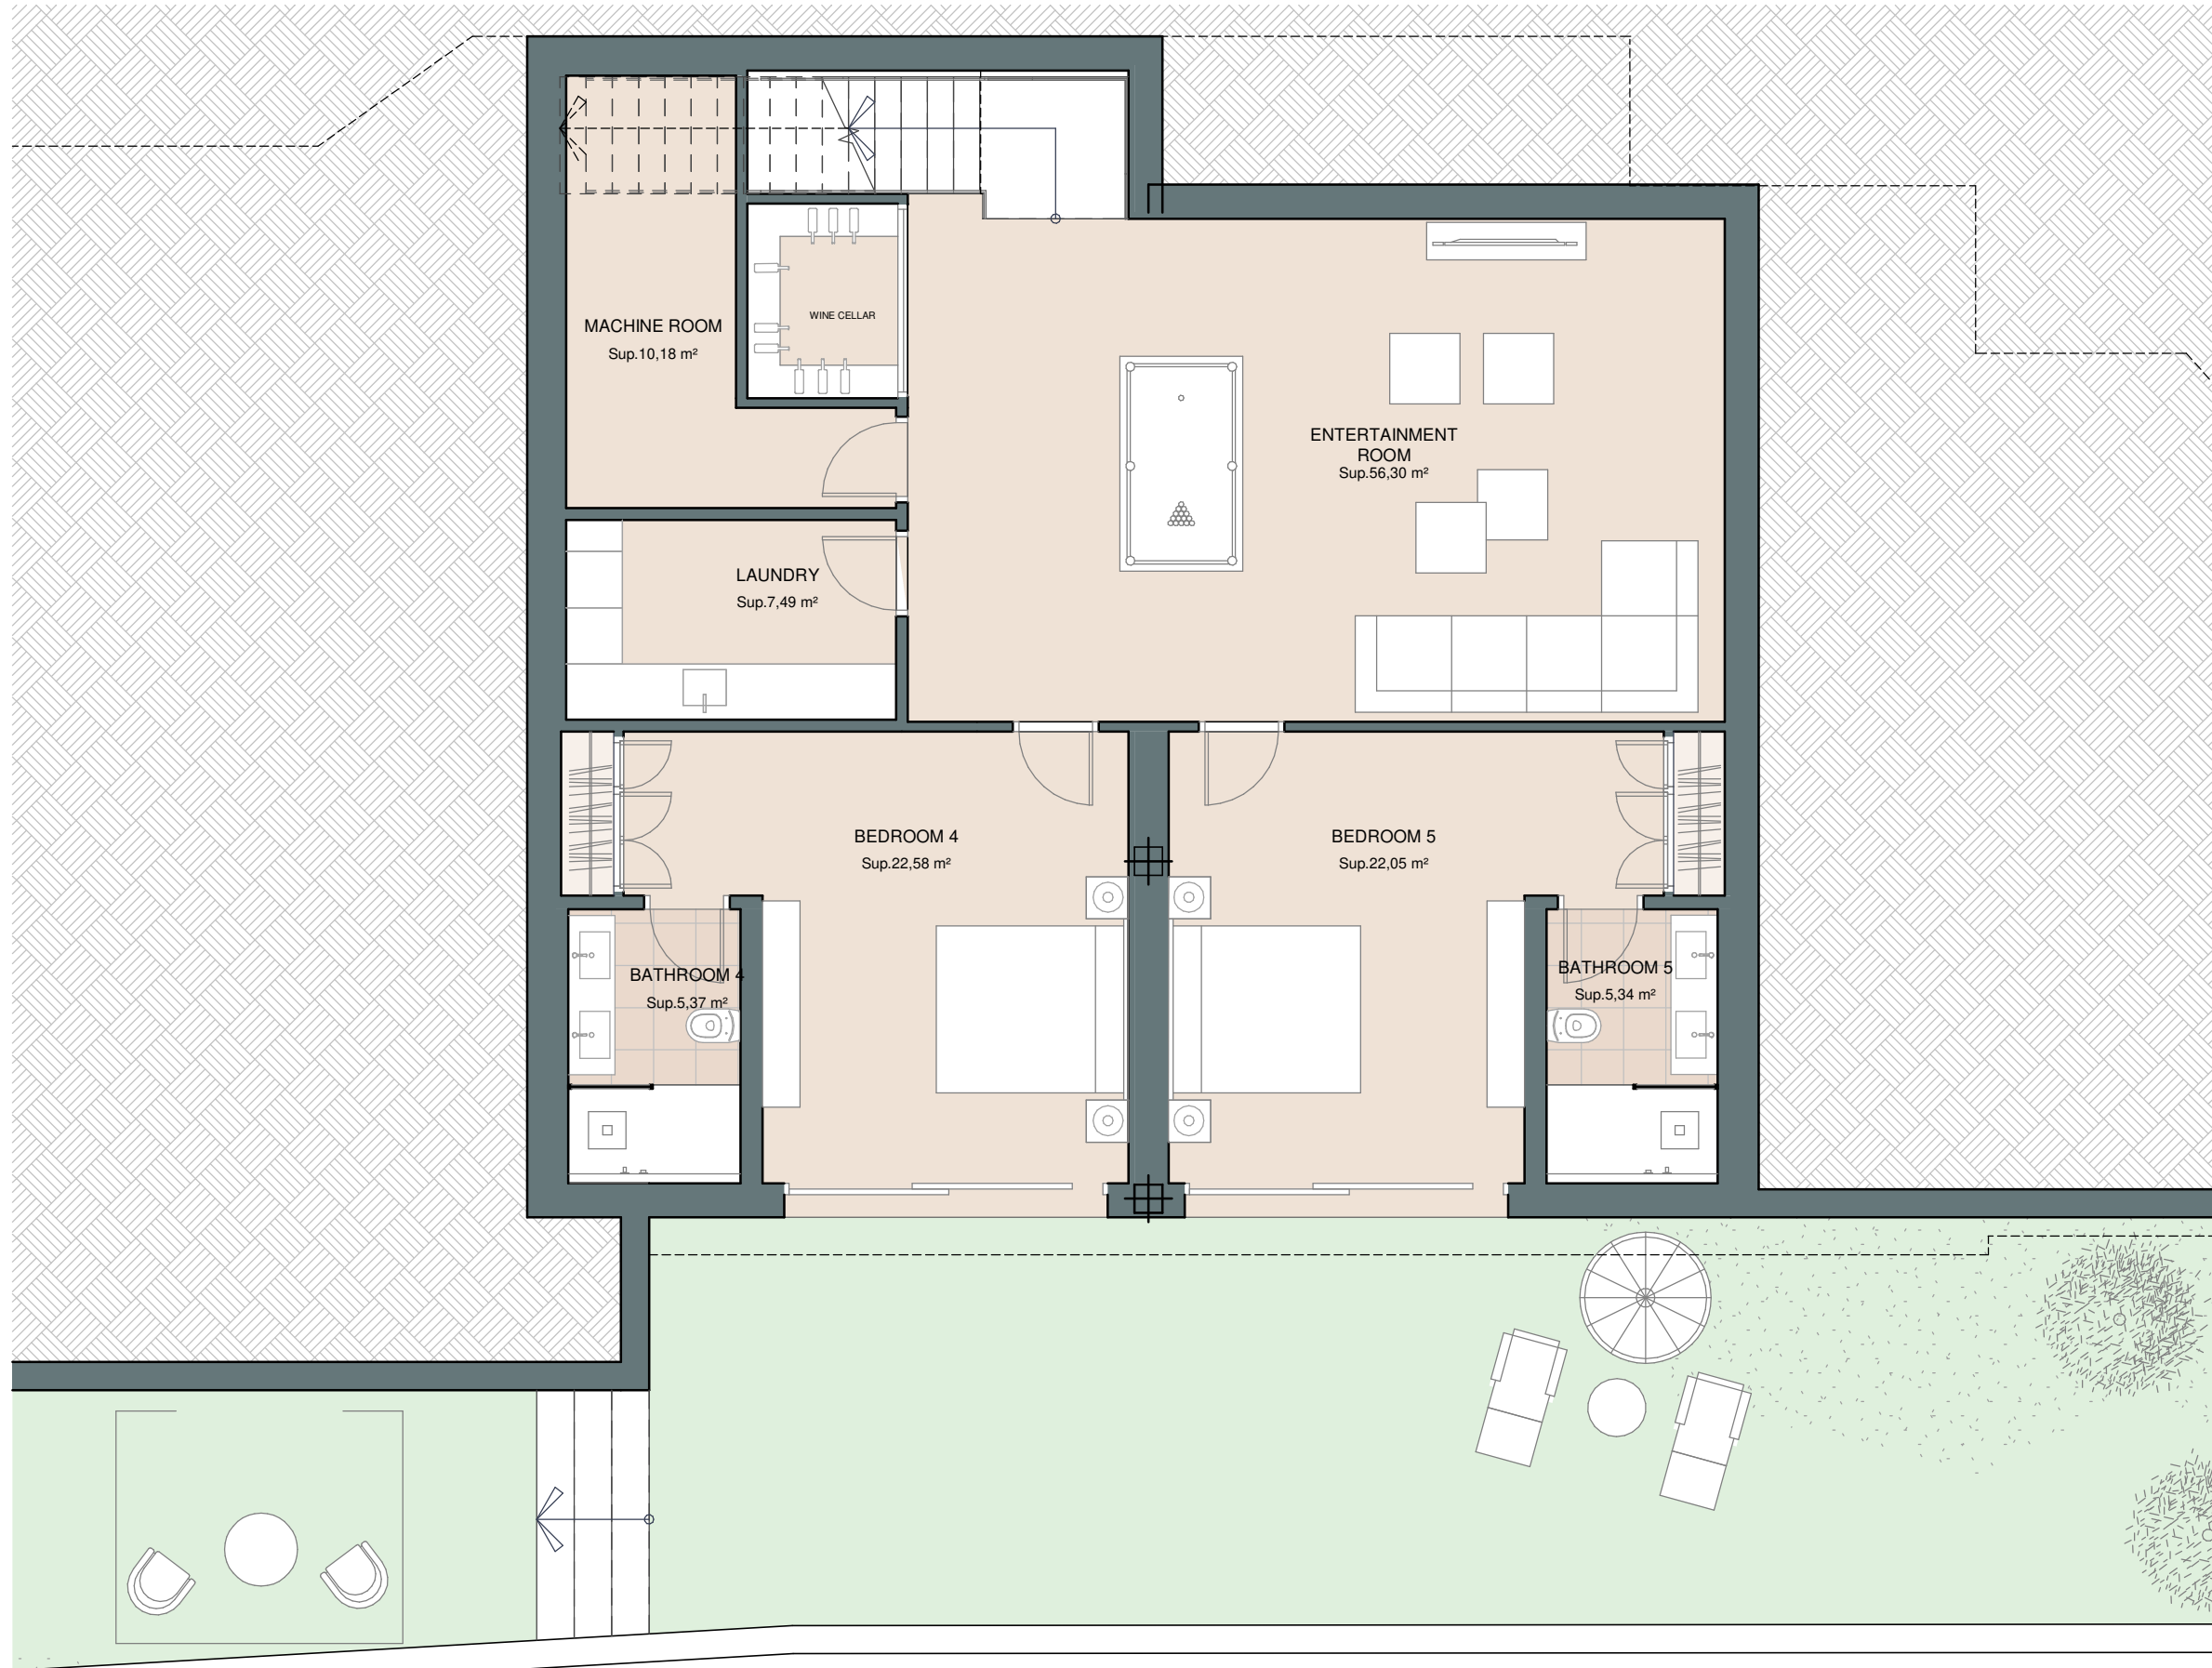

COGITARI HOMES

Villa 5

| | |
|-------------------|-----------------------|
| Built closed area | 486,17 m ² |
| Covered terrace | 89,80 m ² |
| Open terrace | 169,04 m ² |
| Total terrace | 258,84 m ² |
| Pool | 54,72 m ² |

| | |
|-------------------------|------------------------------|
| Total built area | 799,73 m² |
| Plot area | 2450,13 m² |

 5
  5
  486,17 m²
 3

This document is for information only. The areas and measurements are approximate and may be modified for technical reasons and/or administrative issues. The room areas marked on the drawing are usable space.

Total built area 799,73 m²

Plot area 2450,13 m²

 5
  5
  486,17 m²
 3

This document is for information only. The areas and measurements are approximate and may be modified for technical reasons and/or administrative issues. The room areas marked on the drawing are usable space.