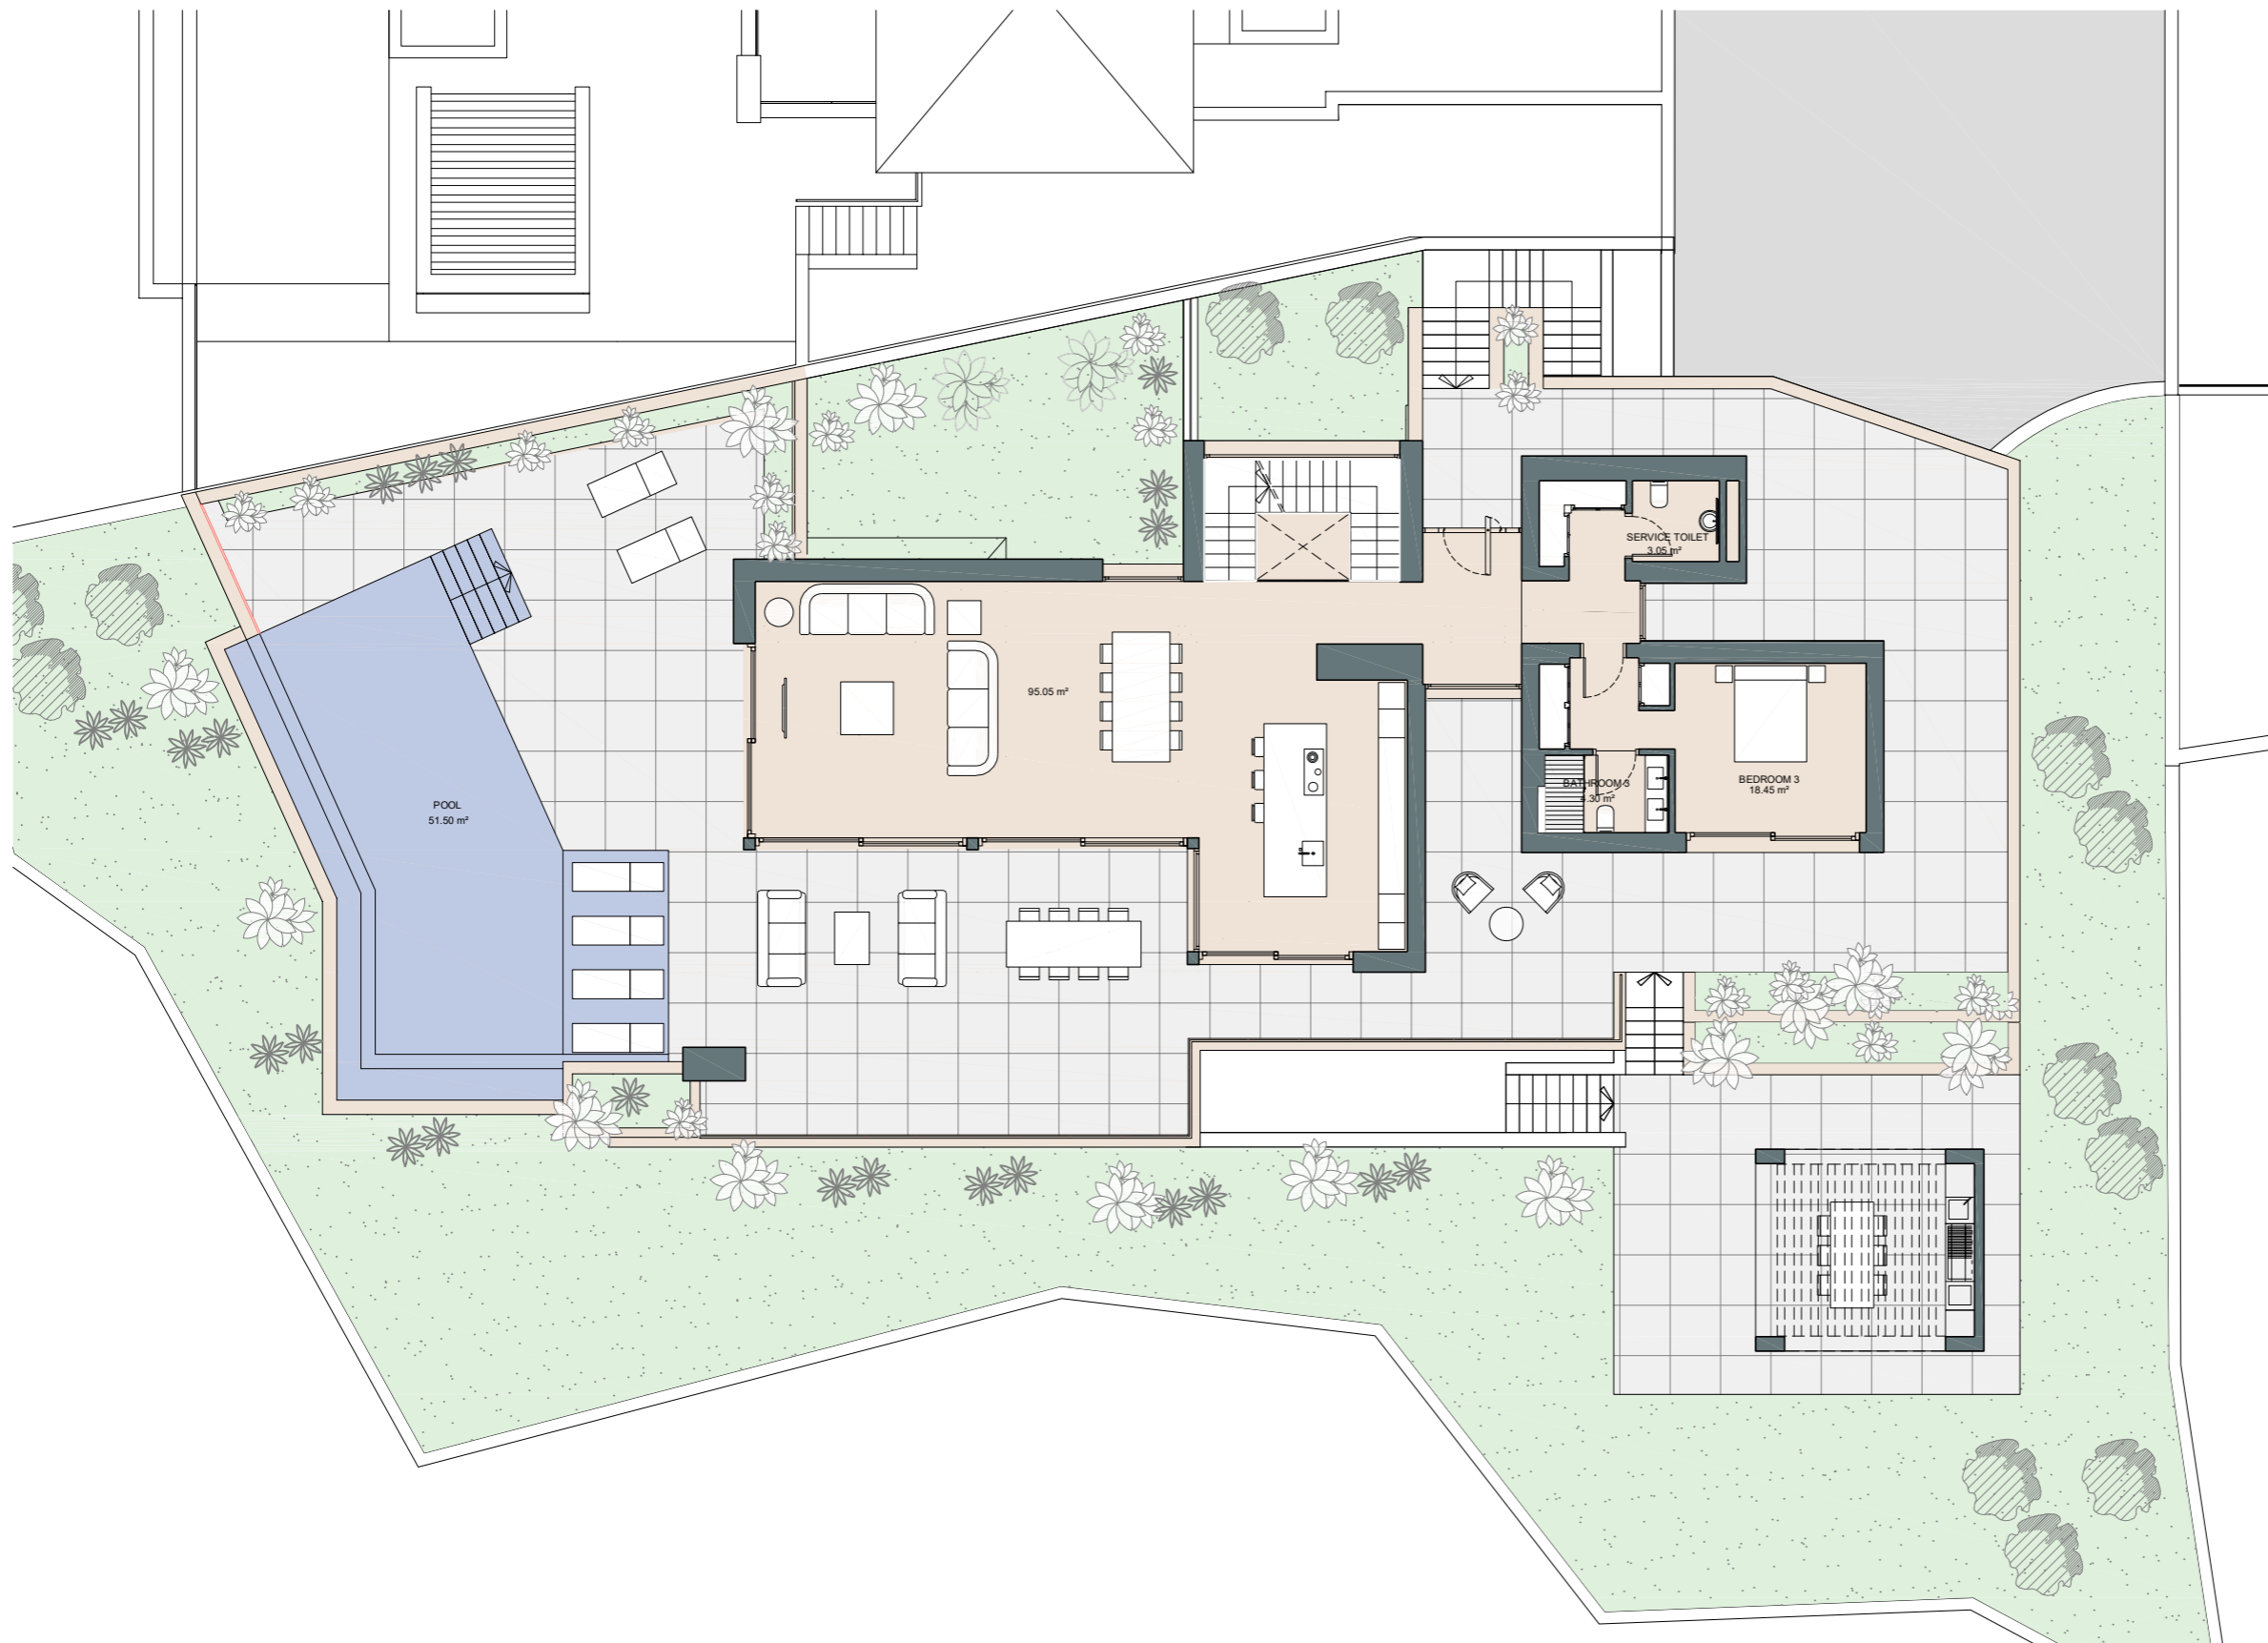

GATE 3 | La Quinta, Marbella | Villa C

VILLA C. LA QUINTA

Built closed area	520,35 m ²
Covered terrace	55,15 m ²
Open terrace	352,60 m ²
Open terrace pergola	20,00 m ²
Total terrace	427,75 m ²
Pool	51,50 m ²
Total built area	1.019,60 m ²

GATE 3 | La Quinta, Marbella | Villa C | First level

COGITARI HOMES

VILLA C. LA QUINTA

Built closed area	520,35 m ²
Covered terrace	55,15 m ²
Open terrace	352,60 m ²
Open terrace pergola	20,00 m ²
Total terrace	427,75 m ²
Pool	51,50 m ²
Total built area	1.019,60 m²

GATE 3 | La Quinta, Marbella | Villa C | Ground floor

COGITARI HOMES

VILLA C. LA QUINTA

Built closed area	520,35 m ²
Covered terrace	55,15 m ²
Open terrace	352,60 m ²
Open terrace pergola	20,00 m ²
Total terrace	427,75 m ²
Pool	51,50 m ²
Total built area	1.019,60 m²

5 5 1.019,60 m² 2

1m 2m 3m 4m 5m
SCALE 1:150

GATE 3 | La Quinta, Marbella | Villa C | Entertainment level

COGITARI HOMES

VILLA C. LA QUINTA

Built closed area	520,35 m ²
Covered terrace	55,15 m ²
Open terrace	352,60 m ²
Open terrace pergola	20,00 m ²
Total terrace	427,75 m ²
Pool	51,50 m ²
Total built area	1.019,60 m²