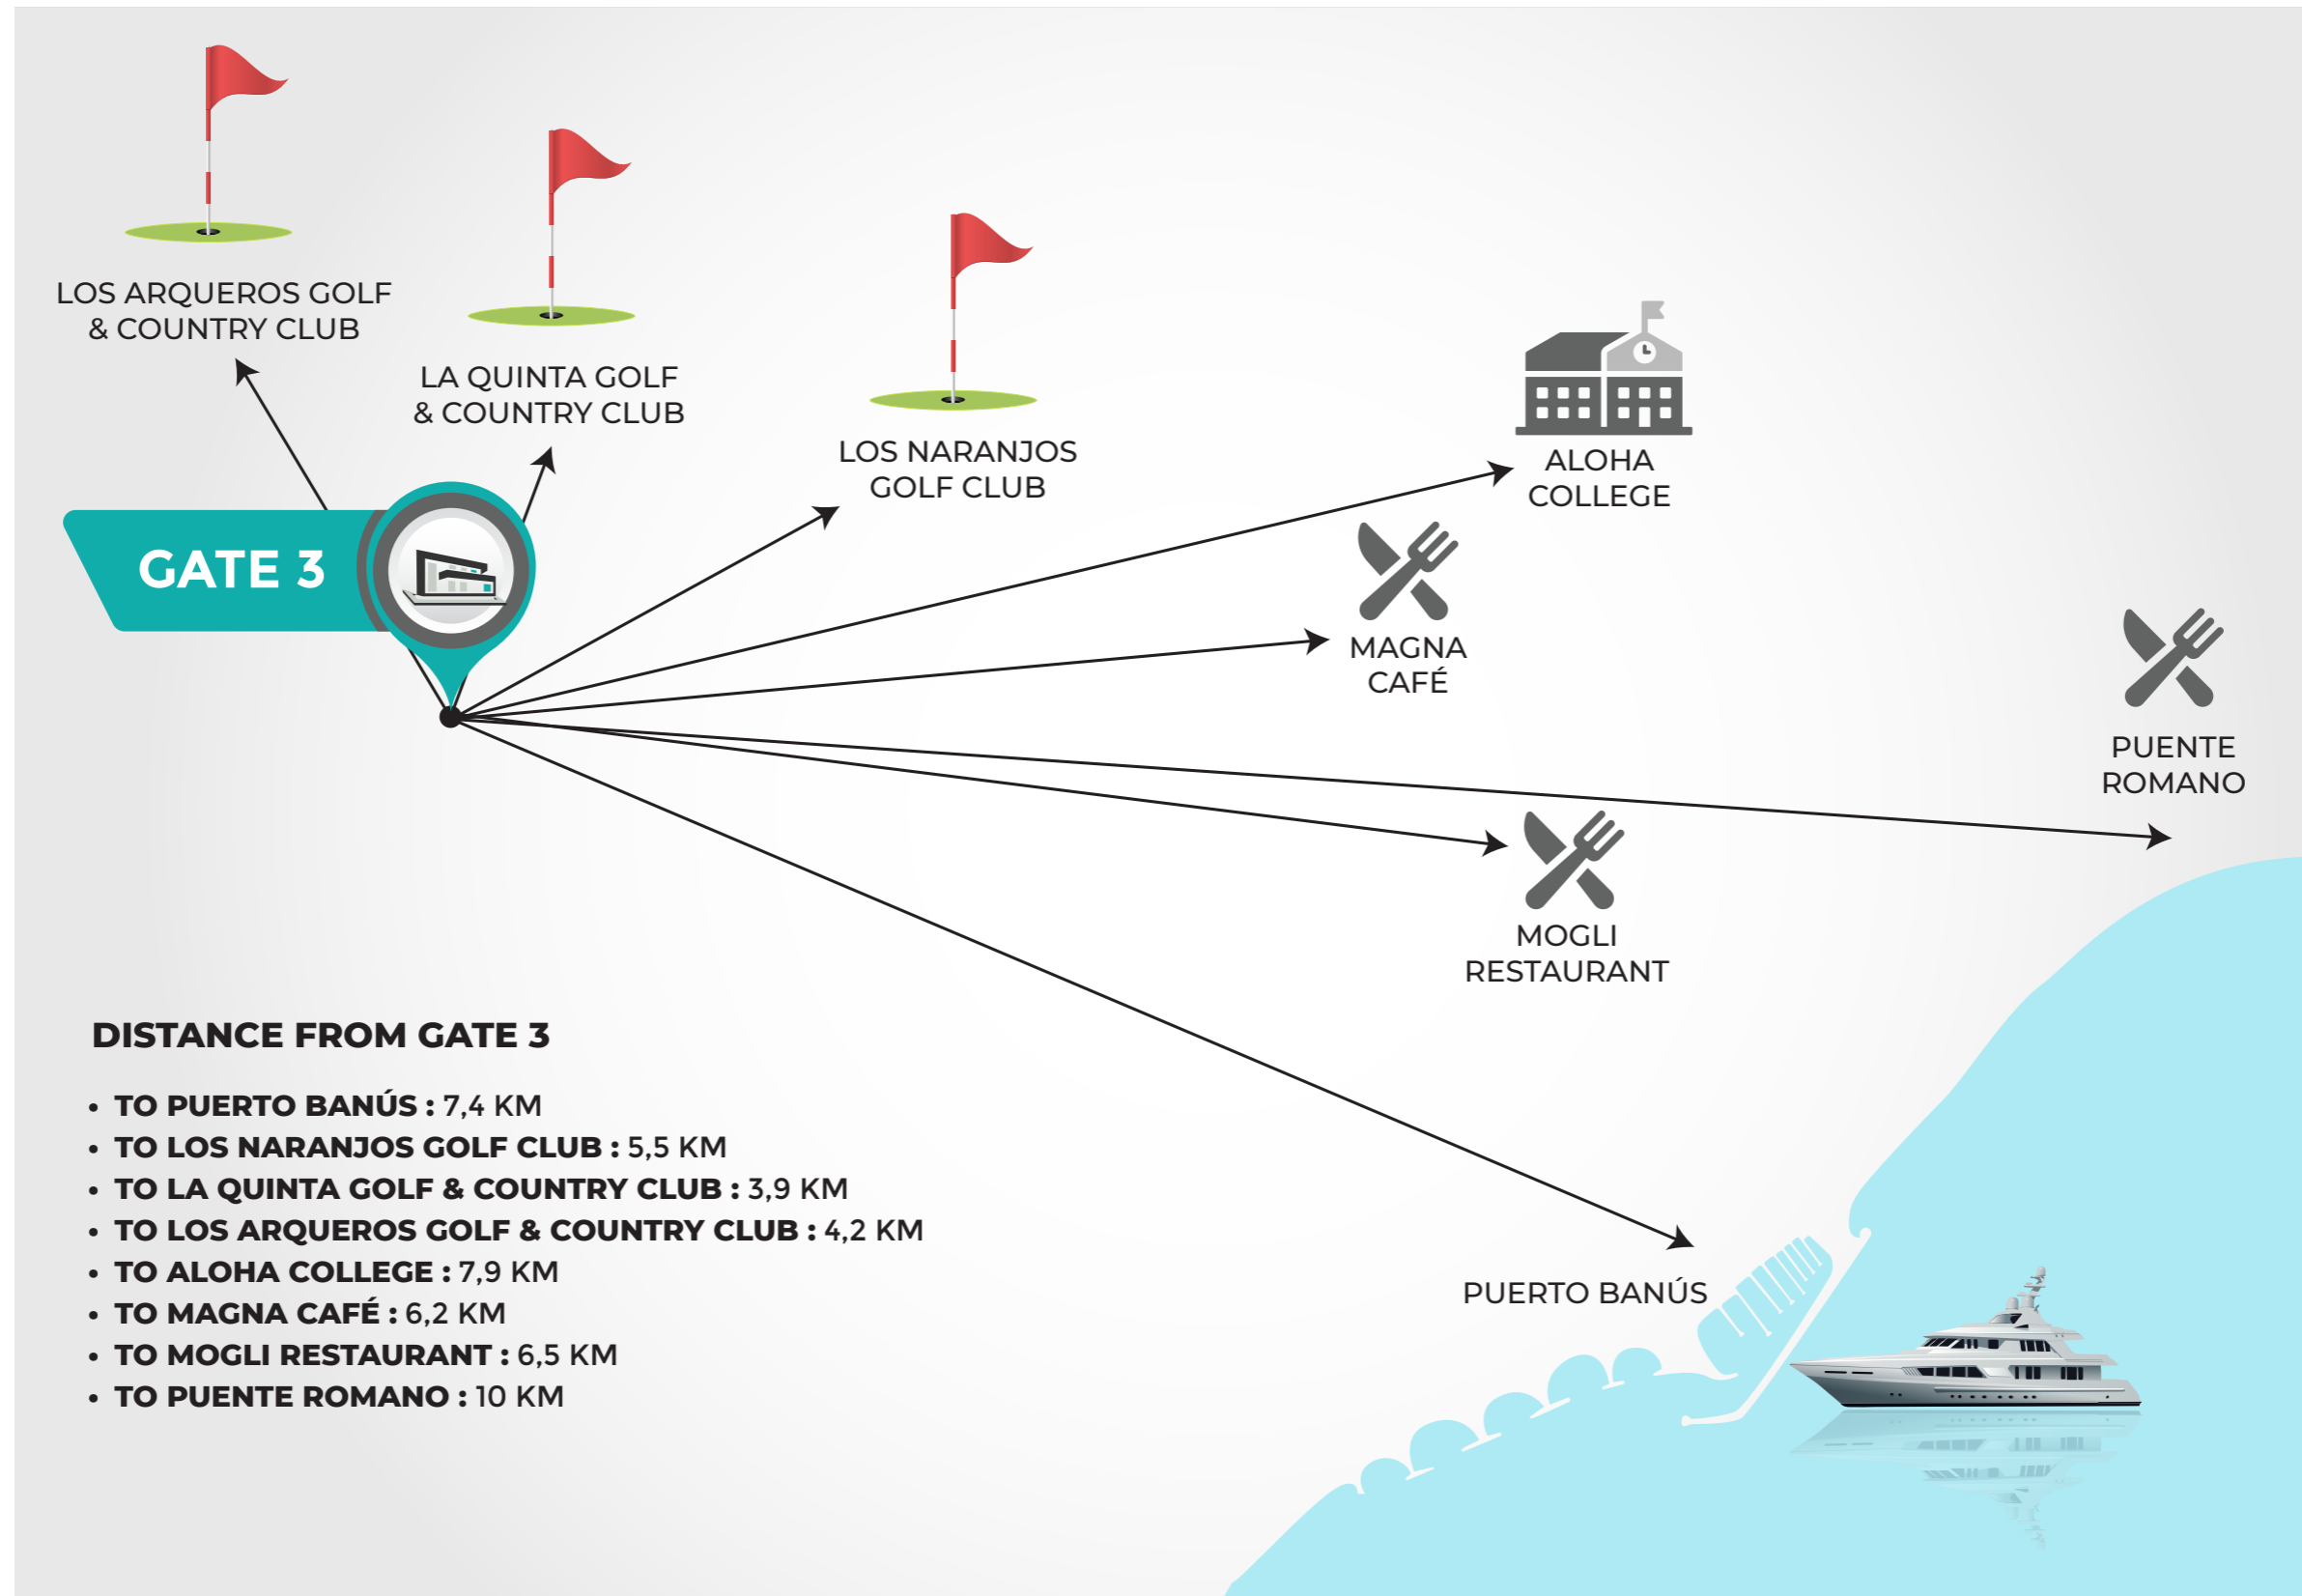

GATE 3 | La Quinta, Marbella | Villa C

VILLA C. LA QUINTA

Built closed area	520,35 m ²
Covered terrace	55,15 m ²
Open terrace	352,60 m ²
Open terrace pergola	20,00 m ²
Total terrace	427,75 m ²
Pool	51,50 m ²
Total built area	1.019,60 m ²

GATE 3 | La Quinta, Marbella | Villa C | First level

COGITARI HOMES

VILLA C. LA QUINTA

Built closed area	520,35 m ²
Covered terrace	55,15 m ²
Open terrace	352,60 m ²
Open terrace pergola	20,00 m ²
Total terrace	427,75 m ²
Pool	51,50 m ²
Total built area	1.019,60 m²

5 5 1.019,60 m² 2

1m 2m 3m 4m 5m
SCALE 1:150

GATE 3 | La Quinta, Marbella | Villa C | Entertainment level

COGITARI HOMES

VILLA C. LA QUINTA

Built closed area	520,35 m ²
Covered terrace	55,15 m ²
Open terrace	352,60 m ²
Open terrace pergola	20,00 m ²
Total terrace	427,75 m ²
Pool	51,50 m ²
Total built area	1.019,60 m²