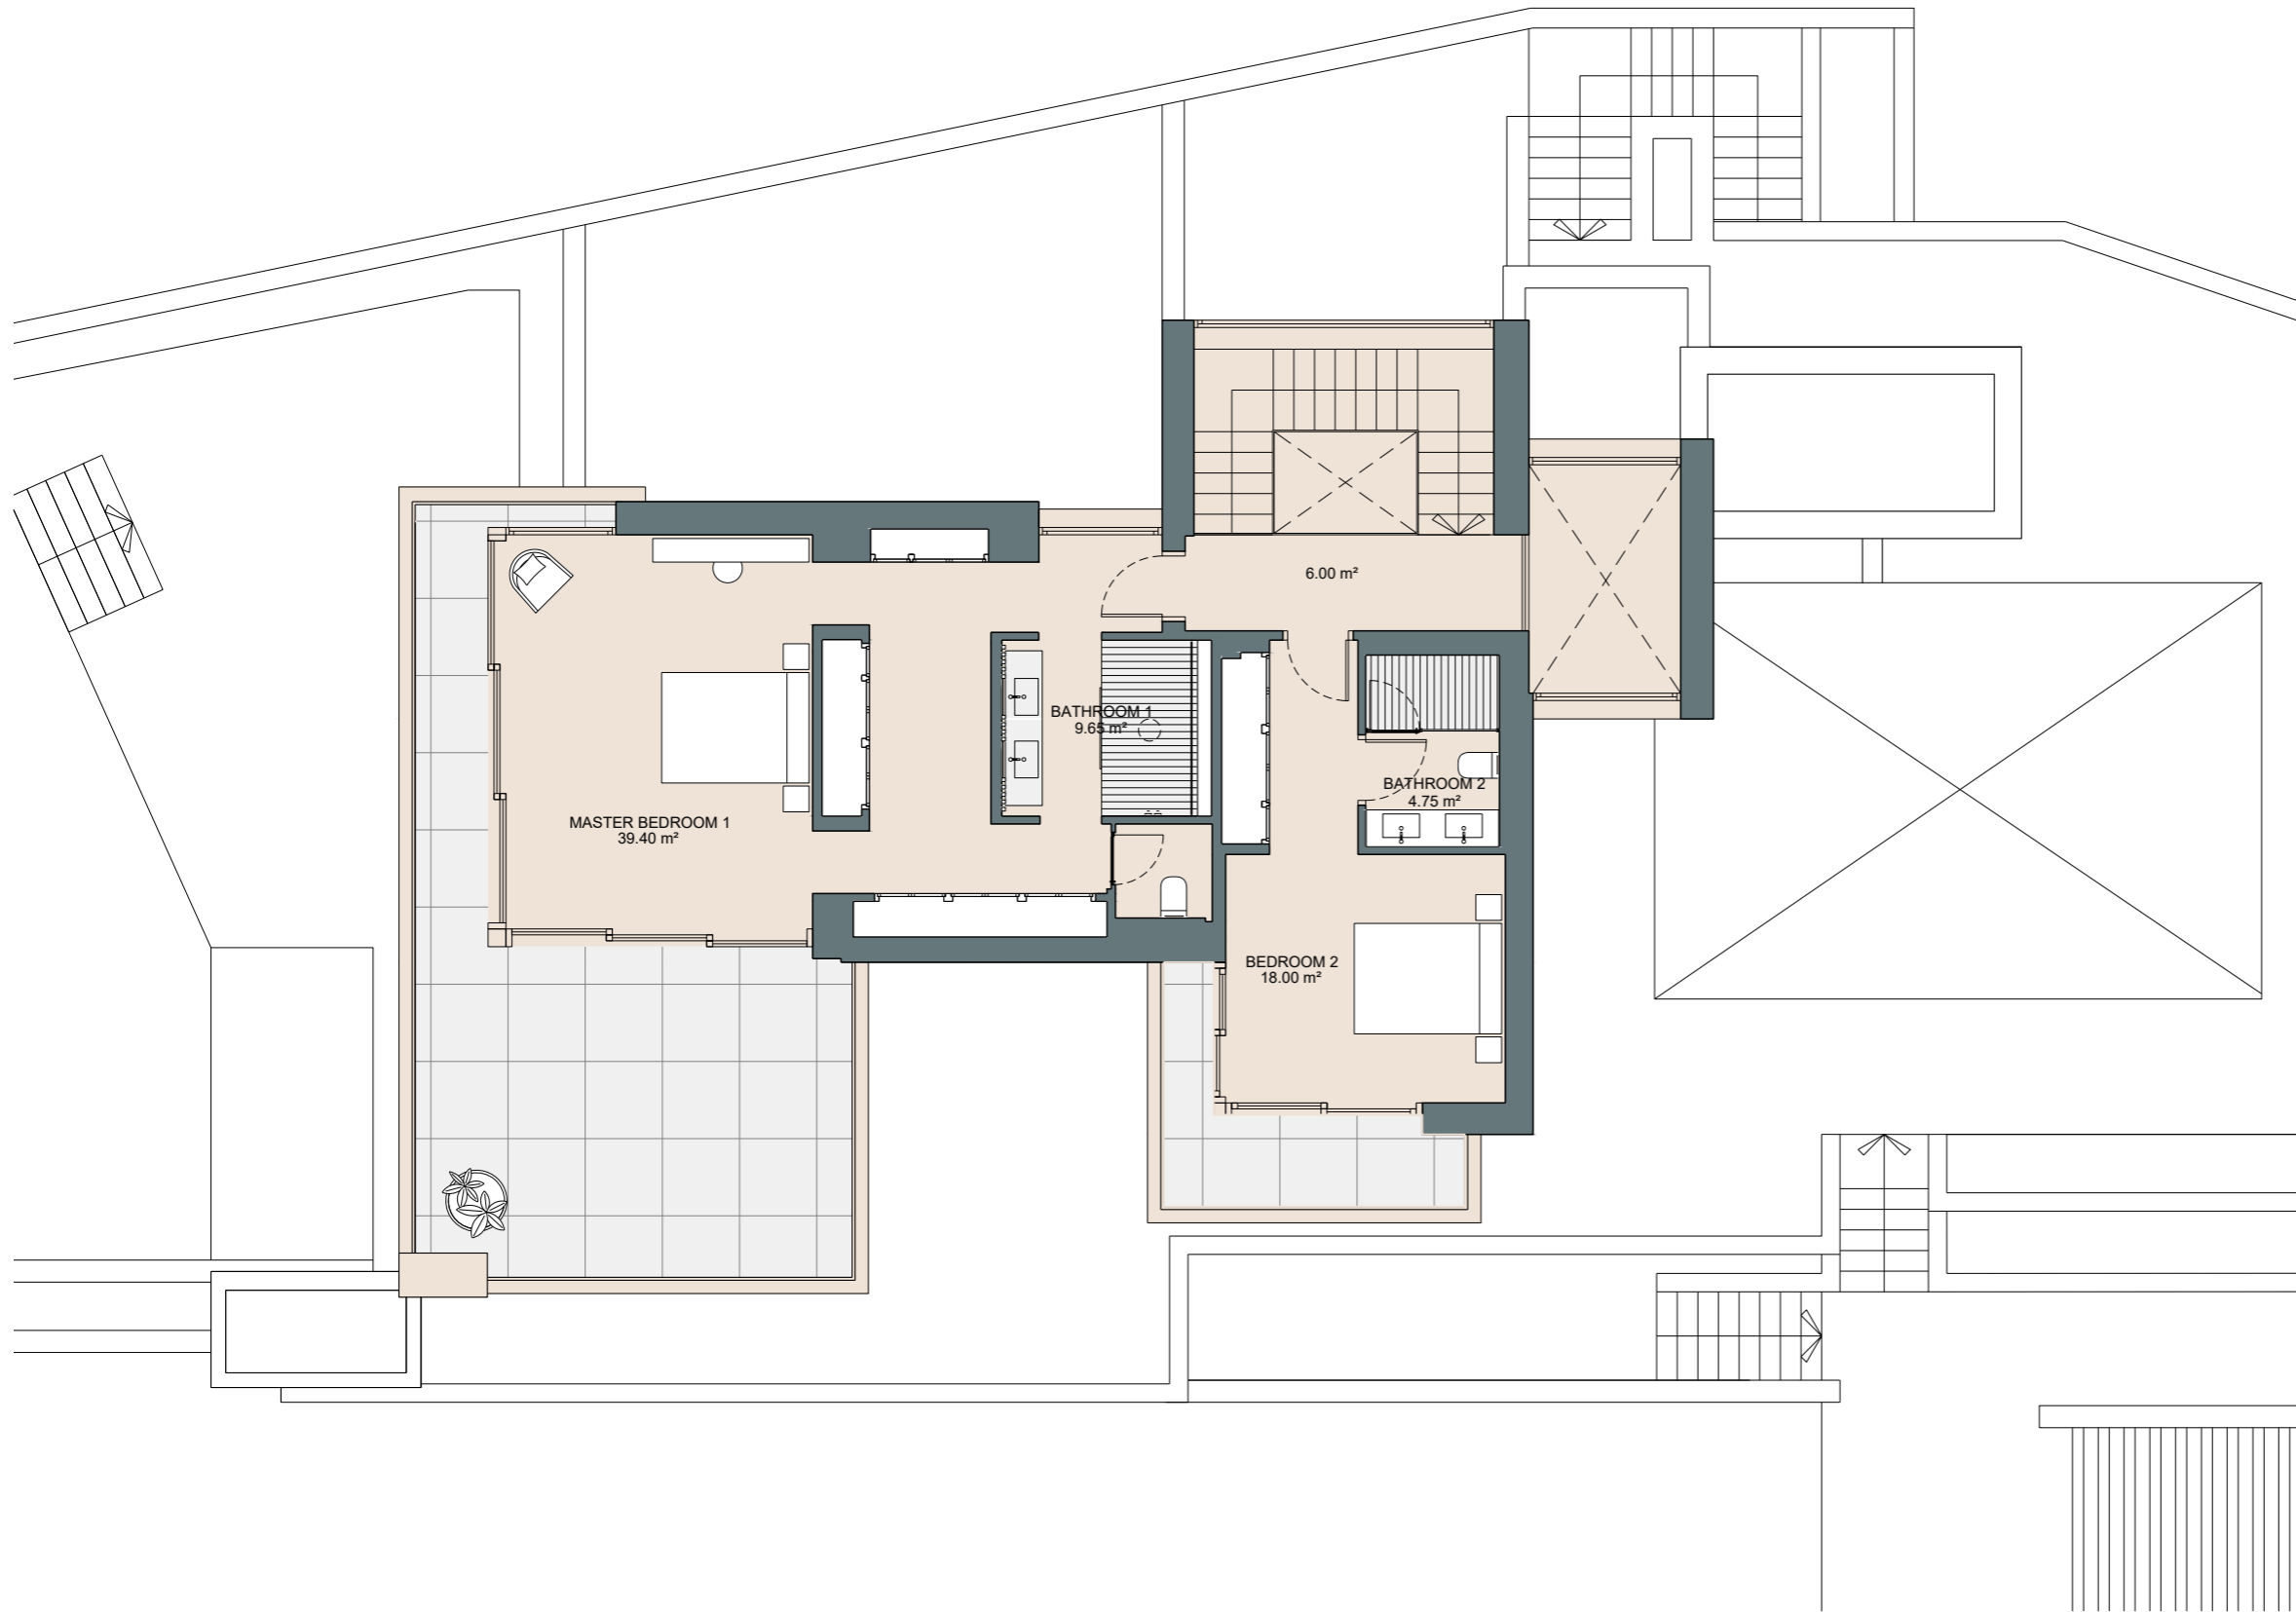

GATE 3 | La Quinta, Marbella | Villa C

VILLA C. LA QUINTA

Built closed area	520,35 m ²
Covered terrace	55,15 m ²
Open terrace	352,60 m ²
Open terrace pergola	20,00 m ²
Total terrace	427,75 m ²
Pool	51,50 m ²
Total built area	1.019,60 m ²

5 5 1.019,60 m² 2

1m 5m 10m
SCALE 1:300

This document is for information only. The areas and measurements are approximate and may be modified for technical reasons and/or administrative issues. The room areas marked on the drawing are usable space.

GATE 3 | La Quinta, Marbella | Villa C | First level

COGITARI HOMES

VILLA C. LA QUINTA

Built closed area	520,35 m ²
Covered terrace	55,15 m ²
Open terrace	352,60 m ²
Open terrace pergola	20,00 m ²
Total terrace	427,75 m ²
Pool	51,50 m ²
Total built area	1.019,60 m²

GATE 3 | La Quinta, Marbella | Villa C | Ground floor

COGITARI HOMES

VILLA C. LA QUINTA

Built closed area	520,35 m ²
Covered terrace	55,15 m ²
Open terrace	352,60 m ²
Open terrace pergola	20,00 m ²
Total terrace	427,75 m ²
Pool	51,50 m ²
Total built area	1.019,60 m²