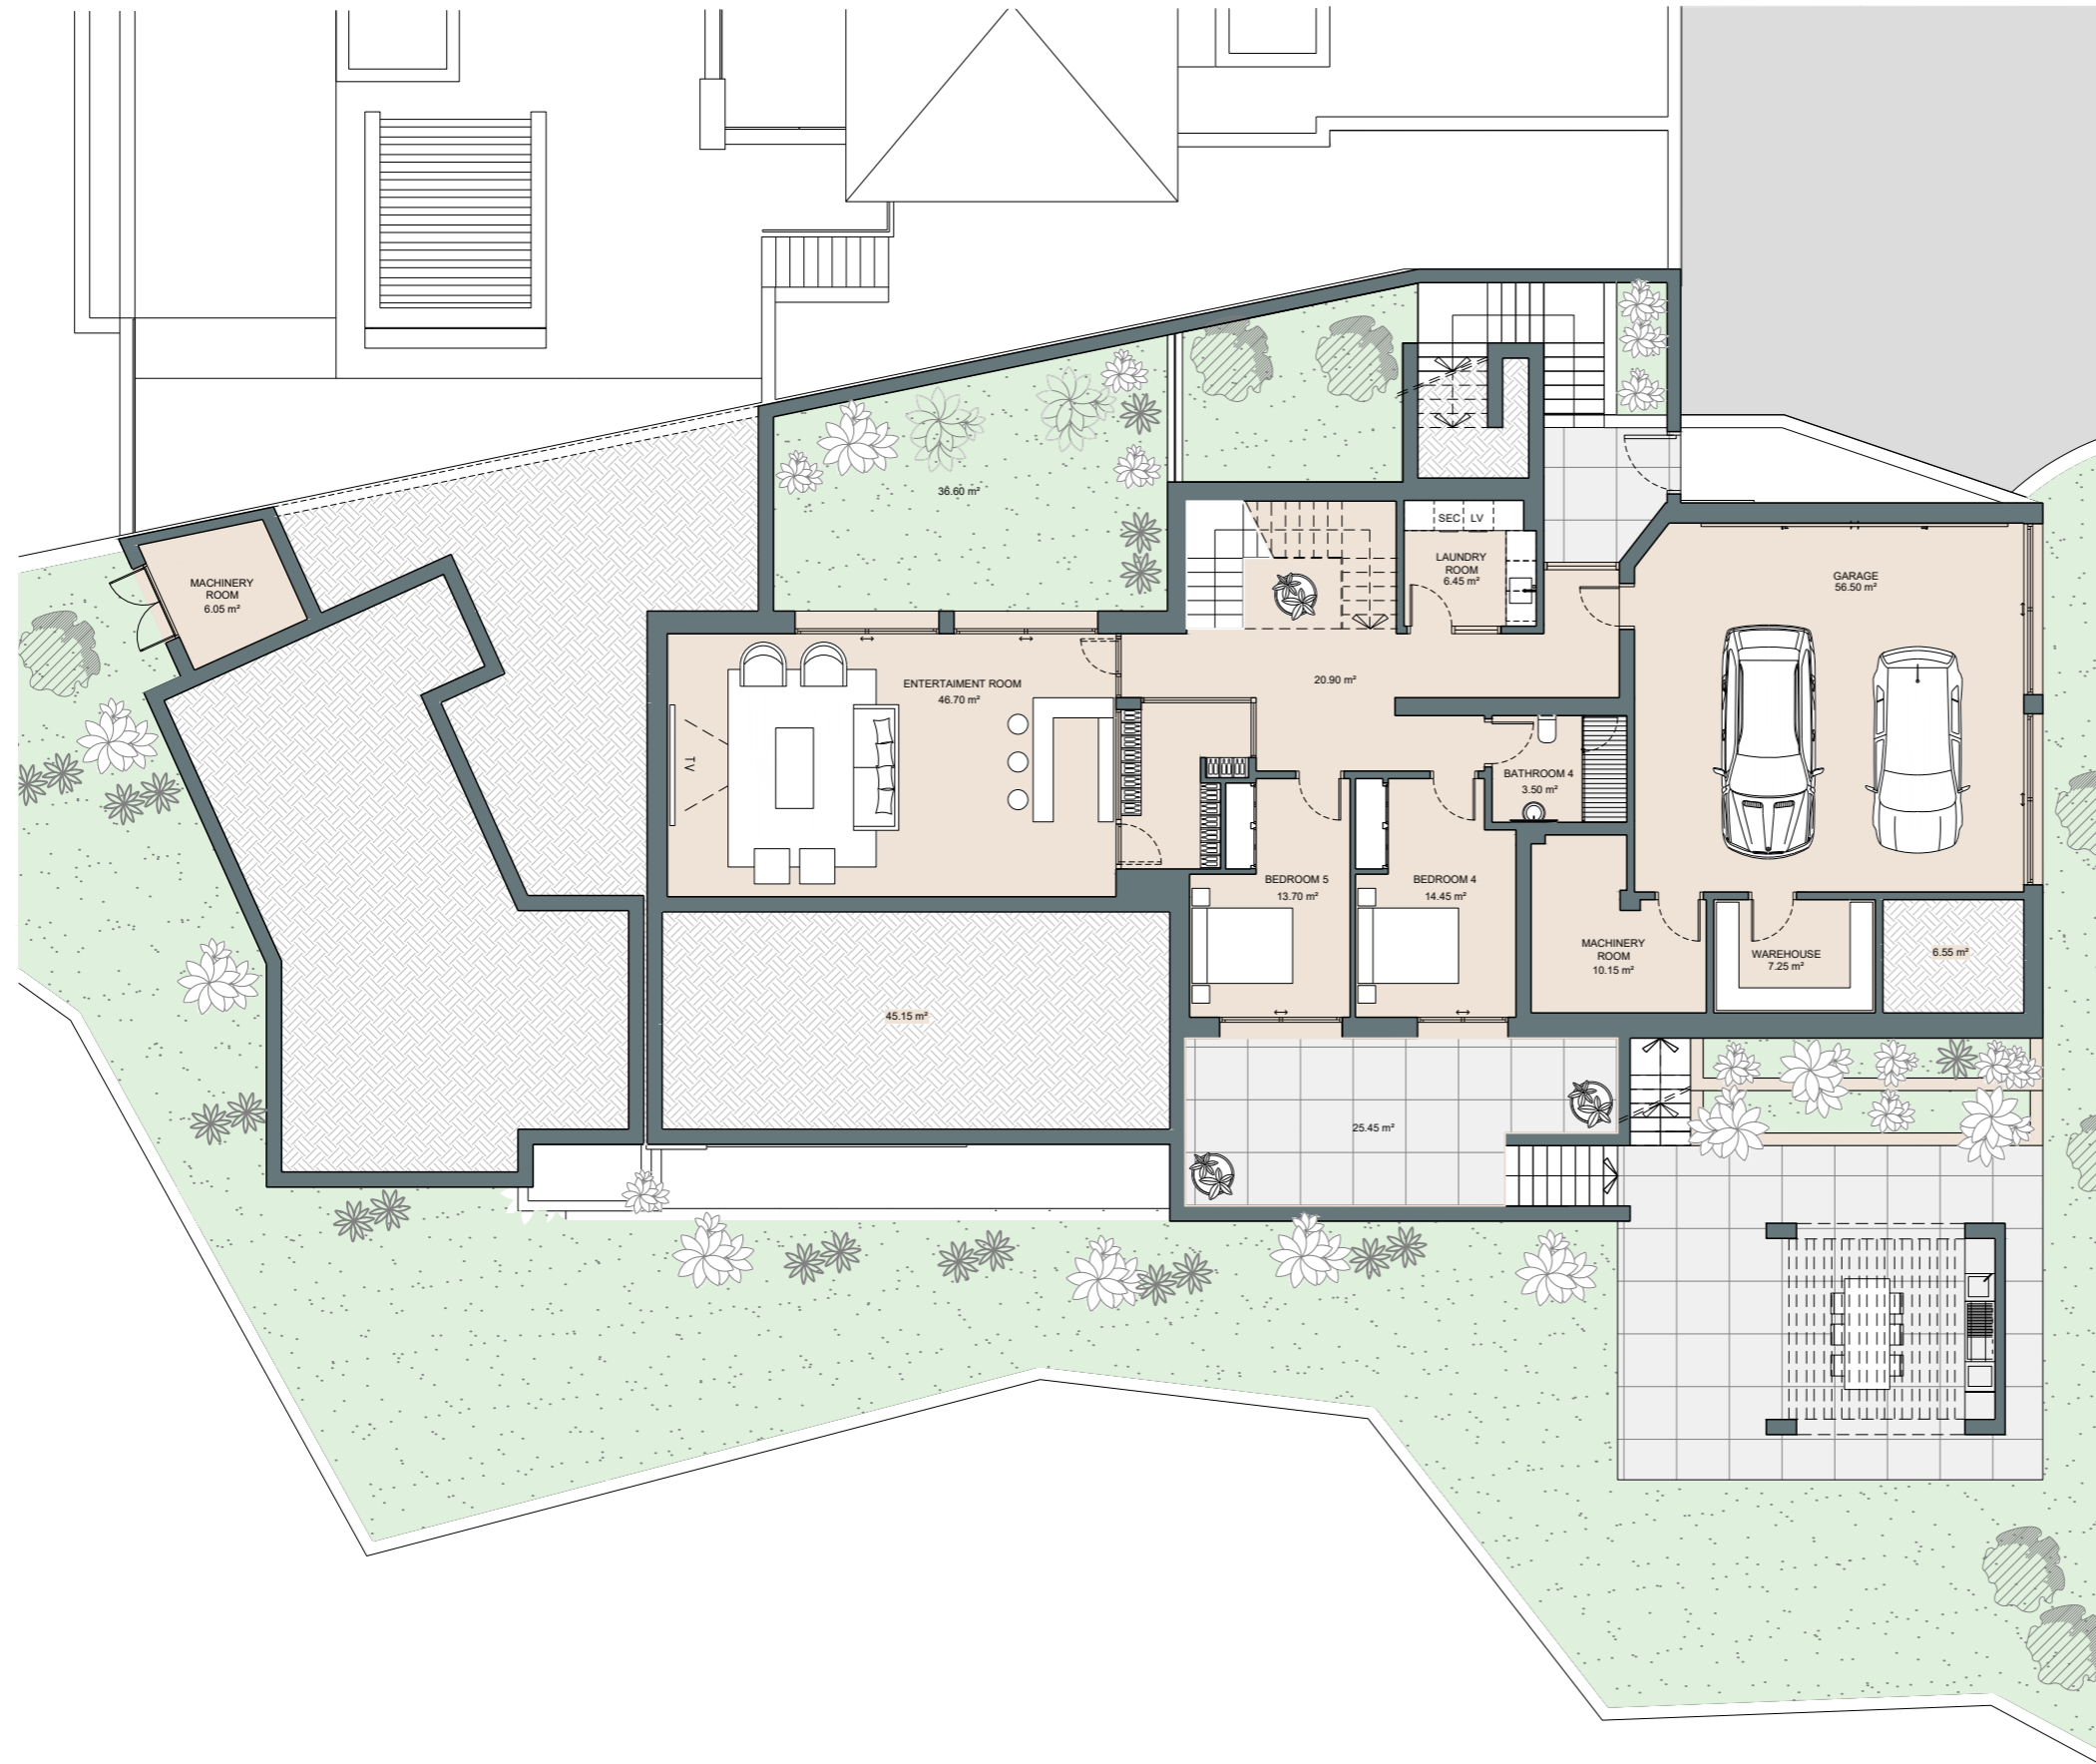

GATE 3 | La Quinta, Marbella | Villa C

VILLA C. LA QUINTA

Built closed area	520,35 m ²
Covered terrace	55,15 m ²
Open terrace	352,60 m ²
Open terrace pergola	20,00 m ²
Total terrace	427,75 m ²
Pool	51,50 m ²
Total built area	1.019,60 m ²

GATE 3 | La Quinta, Marbella | Villa C | Ground floor

COGITARI HOMES

VILLA C. LA QUINTA

Built closed area	520,35 m ²
Covered terrace	55,15 m ²
Open terrace	352,60 m ²
Open terrace pergola	20,00 m ²
Total terrace	427,75 m ²
Pool	51,50 m ²
Total built area	1.019,60 m²

5 5 1.019,60 m² 2

1m 2m 3m 4m 5m
SCALE 1:150

GATE 3 | La Quinta, Marbella | Villa C | Entertainment level

COGITARI HOMES

VILLA C. LA QUINTA

Built closed area	520,35 m ²
Covered terrace	55,15 m ²
Open terrace	352,60 m ²
Open terrace pergola	20,00 m ²
Total terrace	427,75 m ²
Pool	51,50 m ²
Total built area	1.019,60 m²

5 5 1.019,60 m² 2

1m 2m 3m 4m 5m
SCALE 1:150

This document is for information only. The areas and measurements are approximate and may be modified for technical reasons and/or administrative issues. The room areas marked on the drawing are usable space.