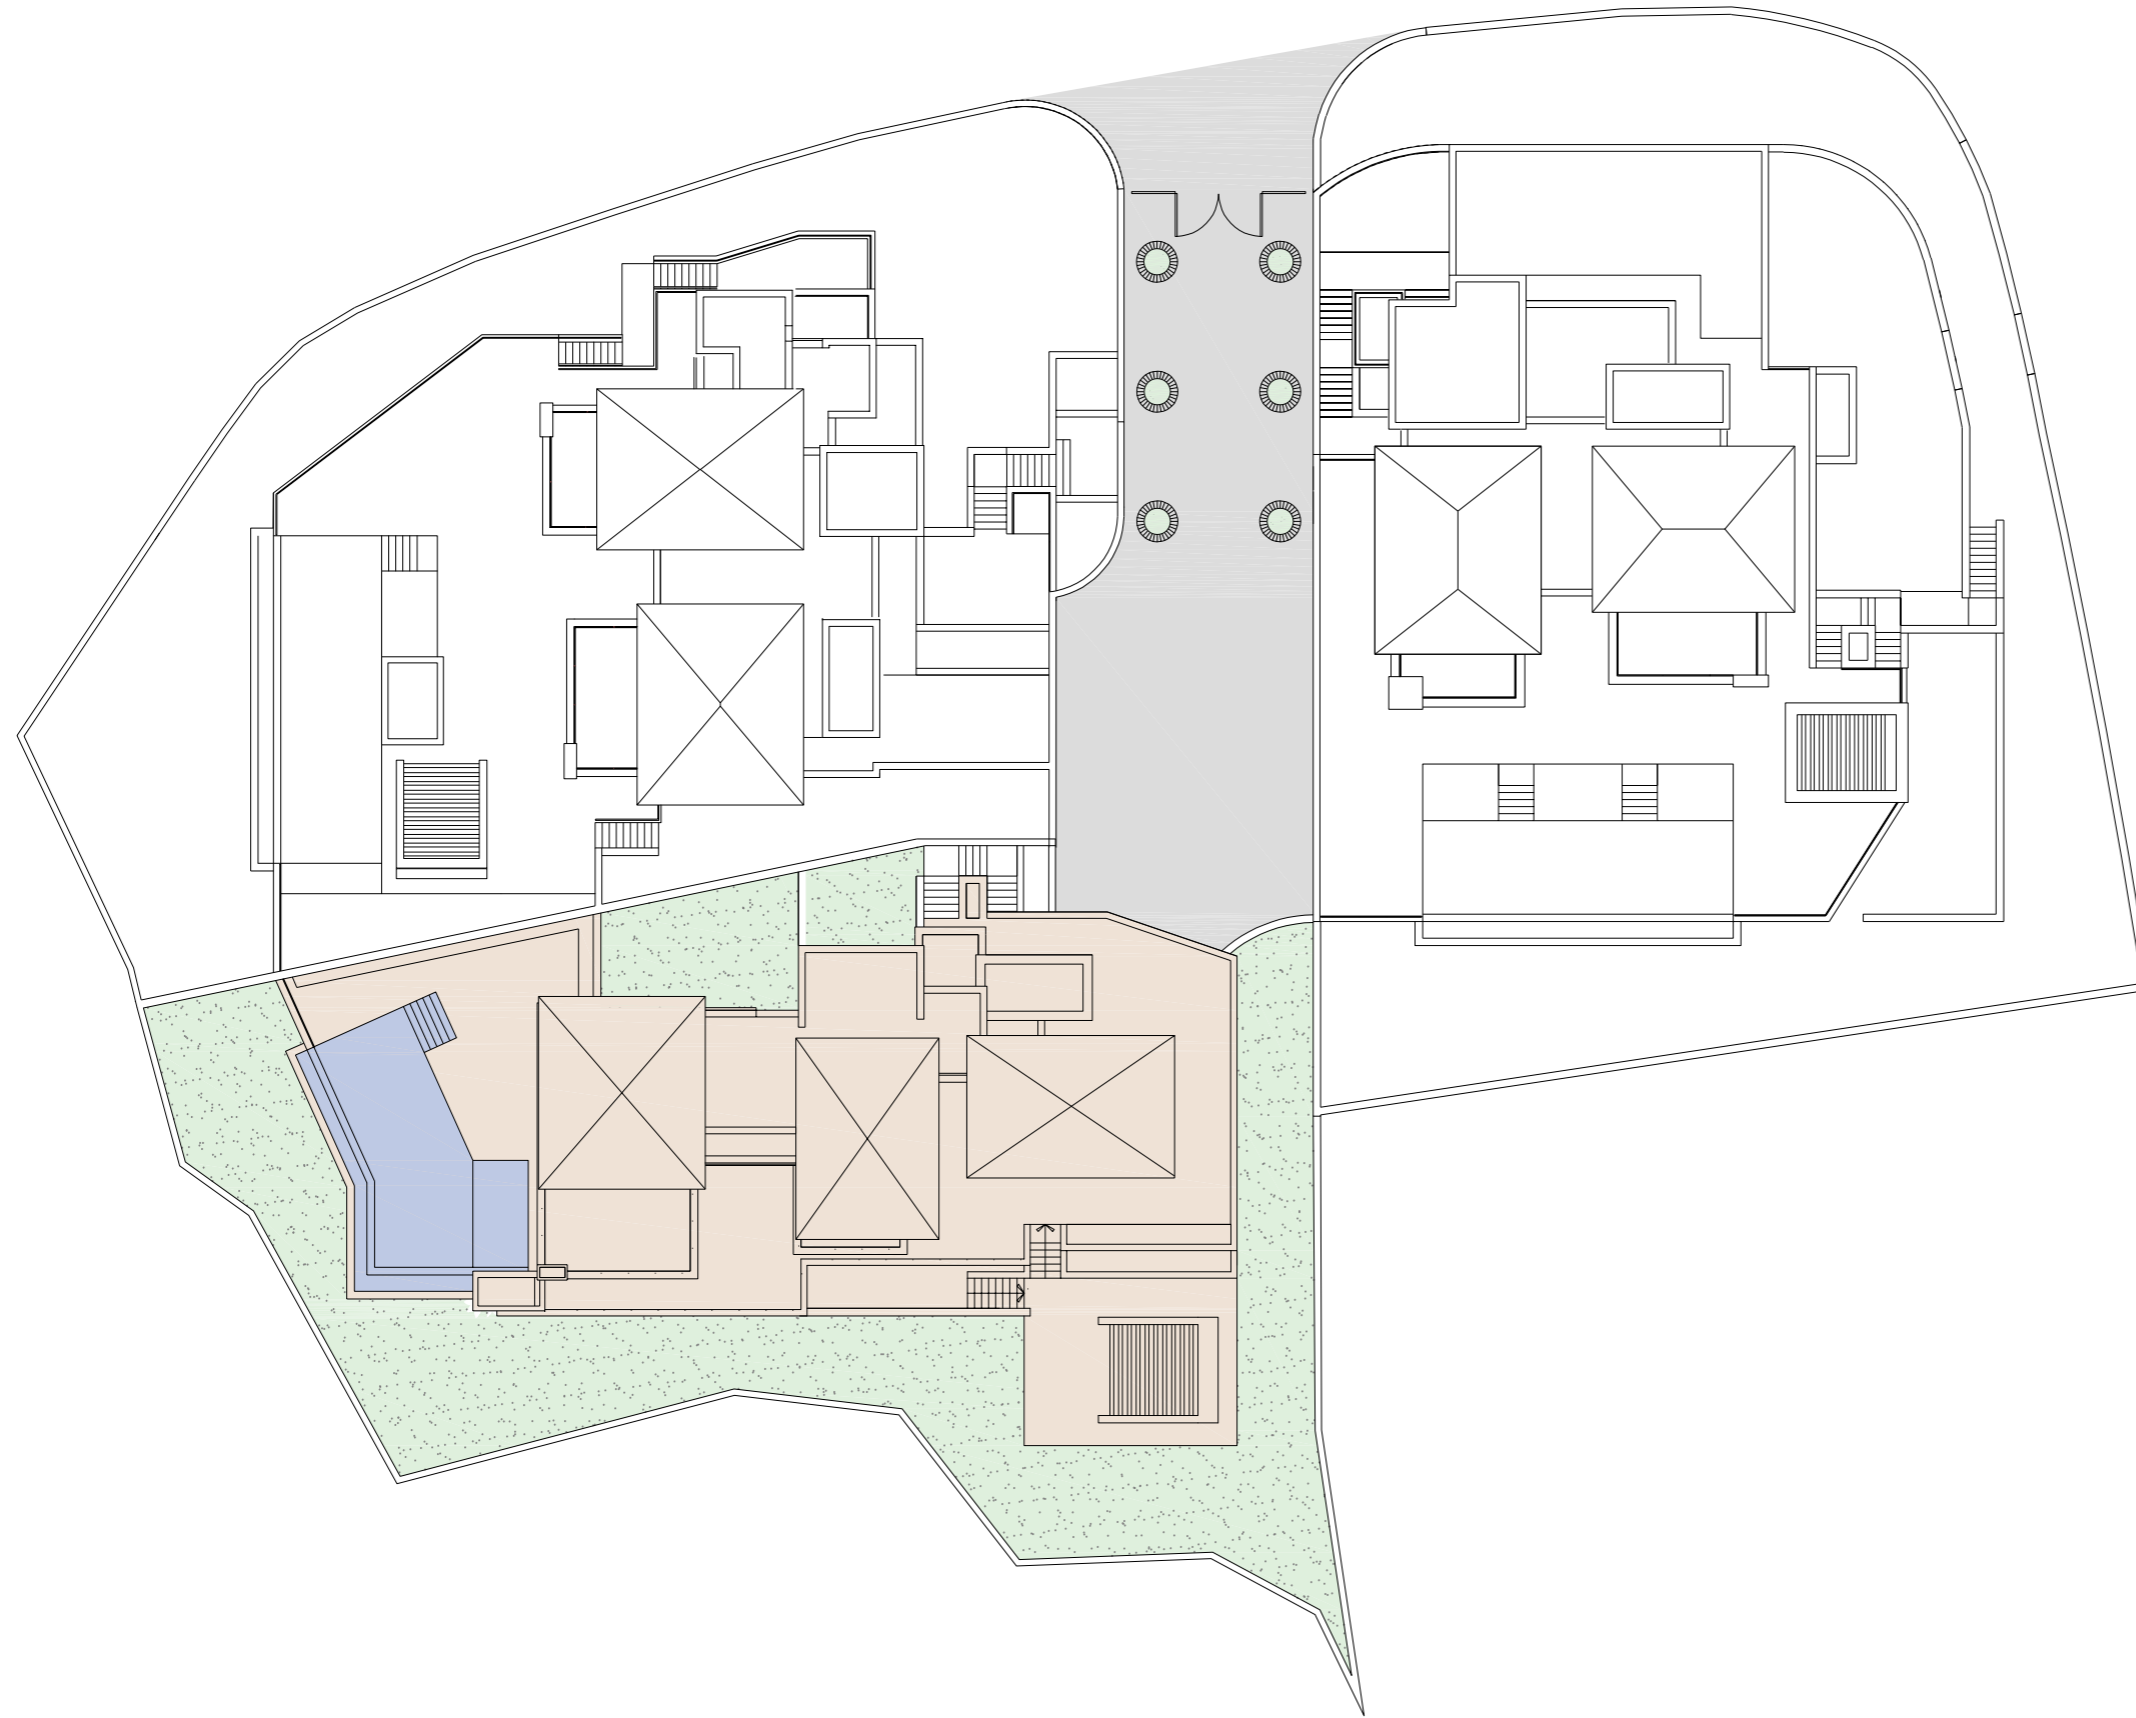

GATE 3 | La Quinta, Marbella | Villa C

VILLA C. LA QUINTA

Built closed area	520,35 m ²
Covered terrace	55,15 m ²
Open terrace	352,60 m ²
Open terrace pergola	20,00 m ²
Total terrace	427,75 m ²
Pool	51,50 m ²
Total built area	1.019,60 m ²

5 5 1.019,60 m² 2

1m 5m 10m
SCALE 1:300

This document is for information only. The areas and measurements are approximate and may be modified for technical reasons and/or administrative issues. The room areas marked on the drawing are usable space.

GATE 3 | La Quinta, Marbella | Villa C | First level

COGITARI HOMES

VILLA C. LA QUINTA

Built closed area	520,35 m ²
Covered terrace	55,15 m ²
Open terrace	352,60 m ²
Open terrace pergola	20,00 m ²
Total terrace	427,75 m ²
Pool	51,50 m ²
Total built area	1.019,60 m²

5 5 1.019,60 m² 2

1m 2m 3m 4m 5m
SCALE 1:150

GATE 3 | La Quinta, Marbella | Villa C | Entertainment level

COGITARI HOMES

VILLA C. LA QUINTA

Built closed area	520,35 m ²
Covered terrace	55,15 m ²
Open terrace	352,60 m ²
Open terrace pergola	20,00 m ²
Total terrace	427,75 m ²
Pool	51,50 m ²
Total built area	1.019,60 m²