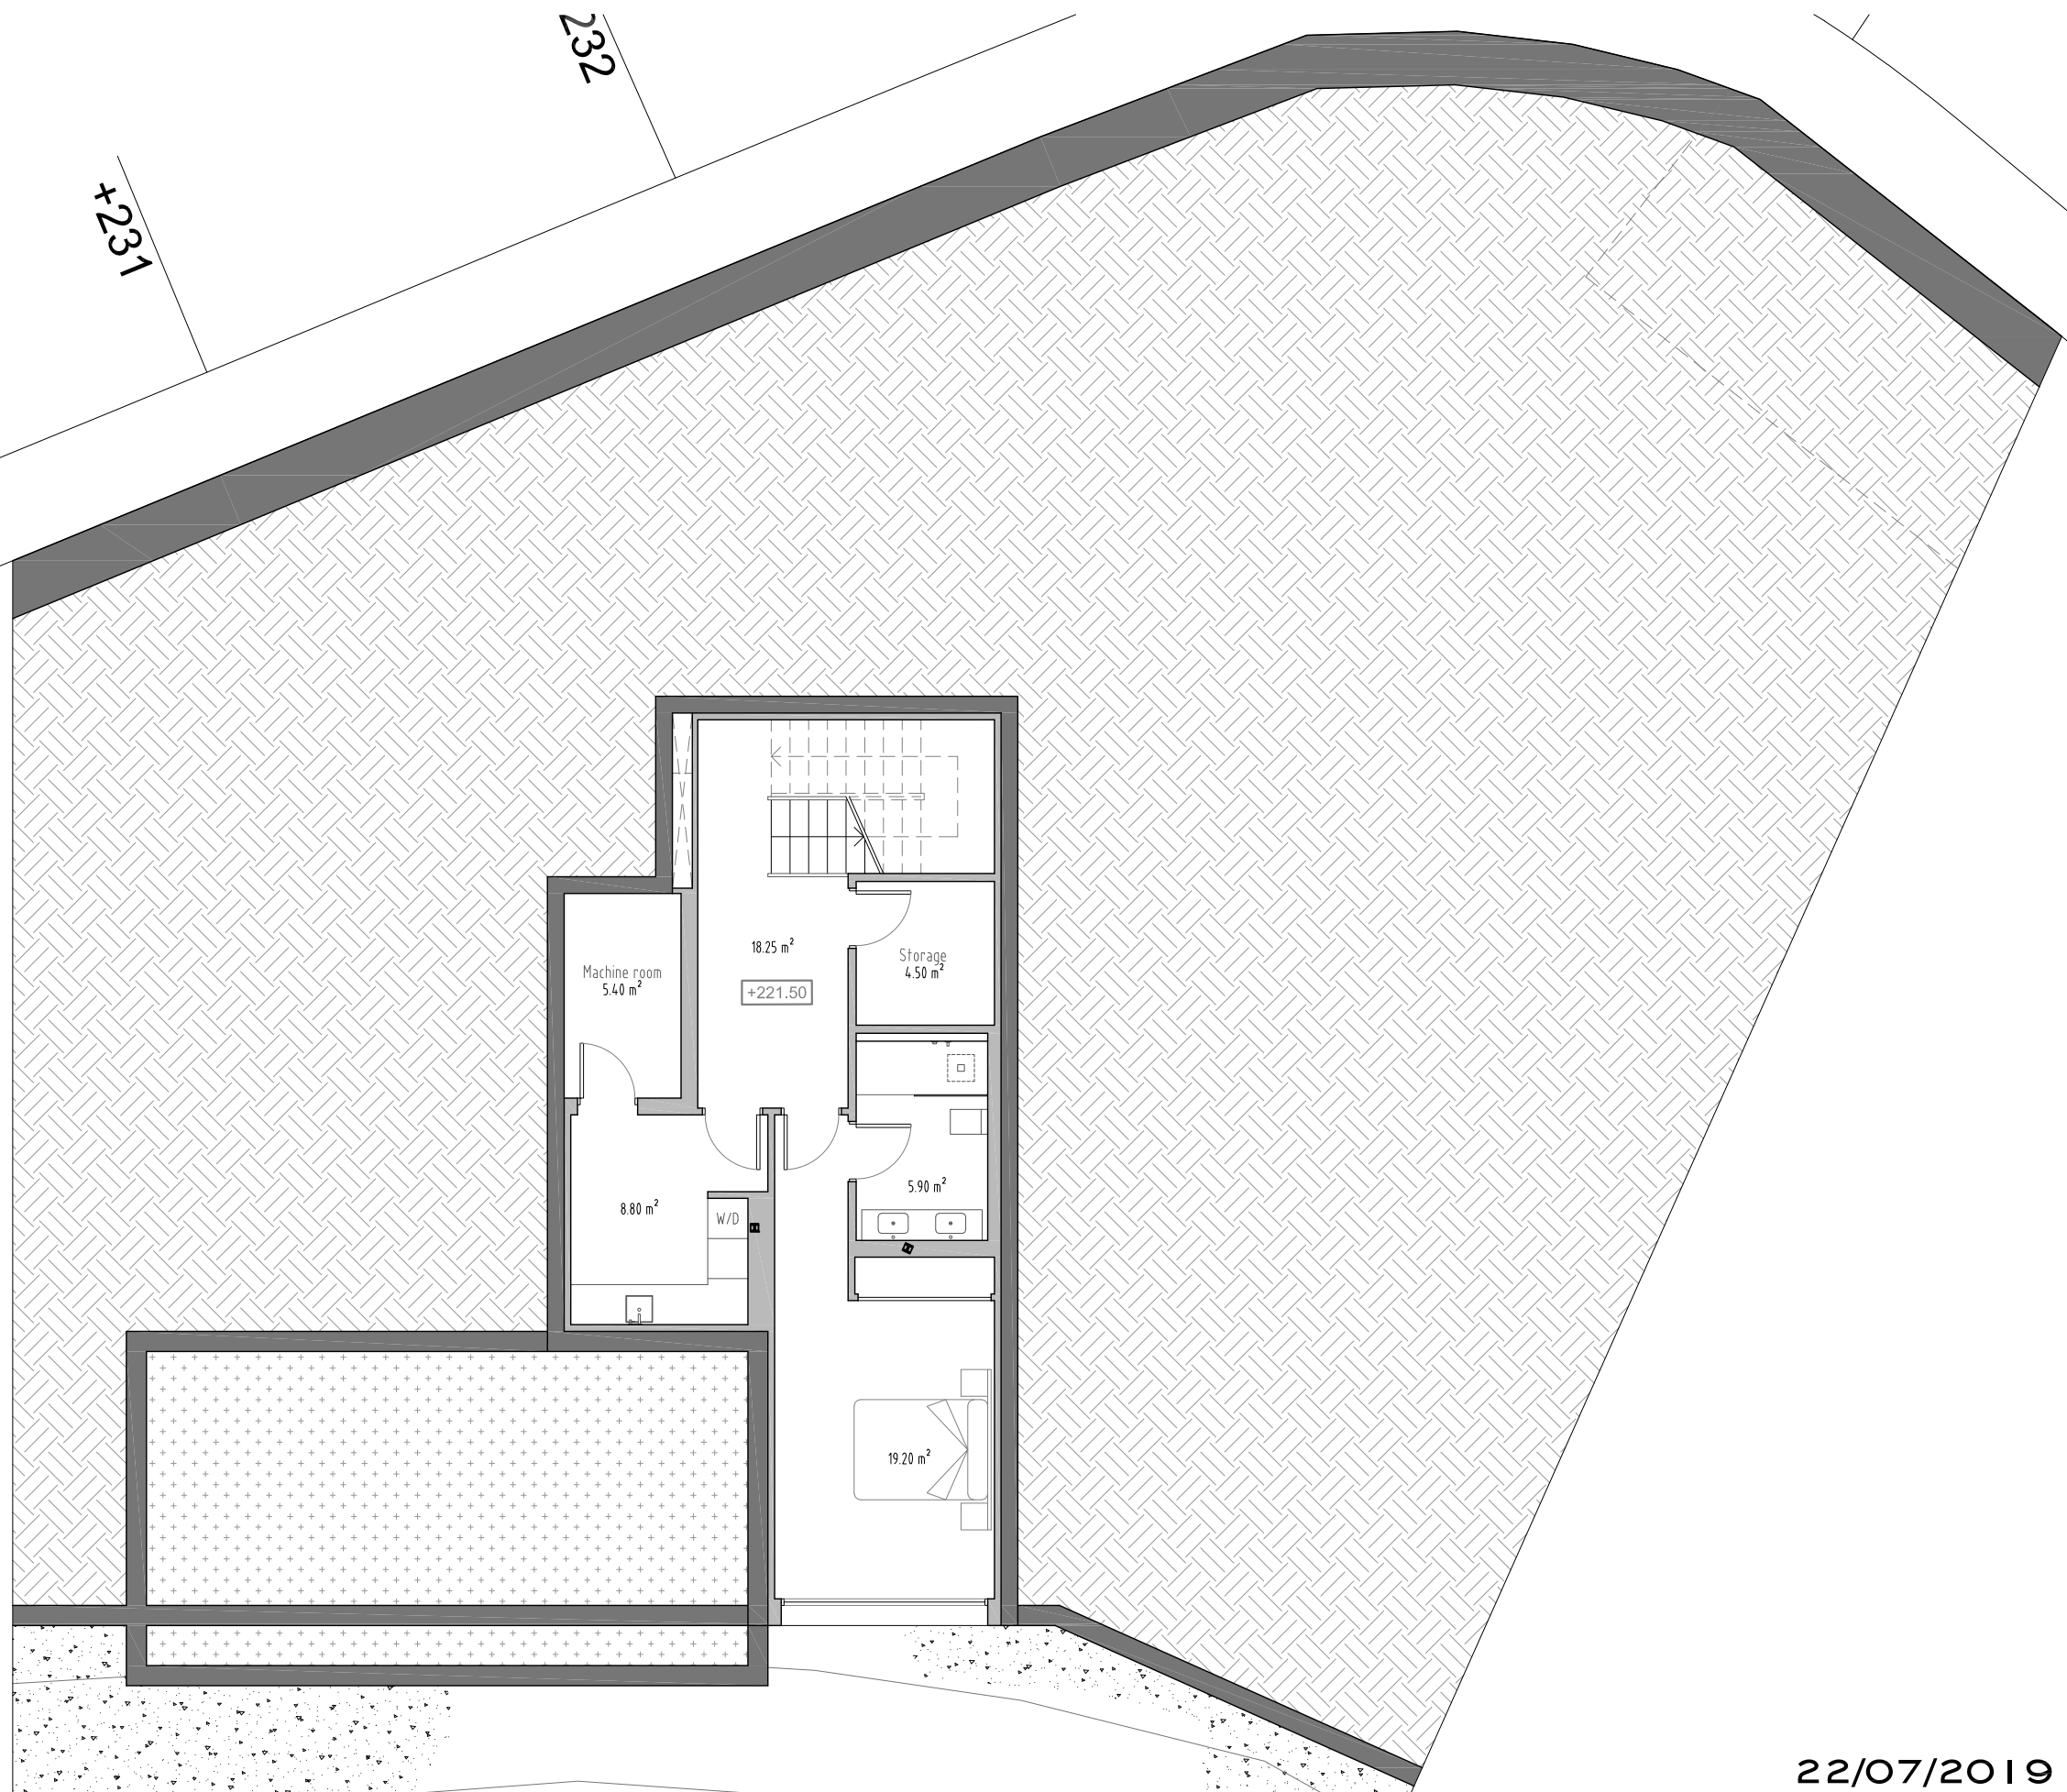

+1 Level	
Built area	
Indoor	104.10 m <sup>2</sup>
Porch	0.00 m <sup>2</sup>
Terraces	30.05 m <sup>2</sup>

+ 1 LEVEL  
1:100

22/07/2019

+0 Level	
Built area	
Indoor	115.85 m <sup>2</sup>
Porch	24.95 m <sup>2</sup>
Terraces	56.90 m <sup>2</sup>

+0 LEVEL  
1:100

22/07/2019

-1 Level	
Built area	
Indoor	81.20 m <sup>2</sup>
Porch	0,00 m <sup>2</sup>
Terraces	0,00 m <sup>2</sup>

-1 LEVEL  
1:100

22/07/2019

9