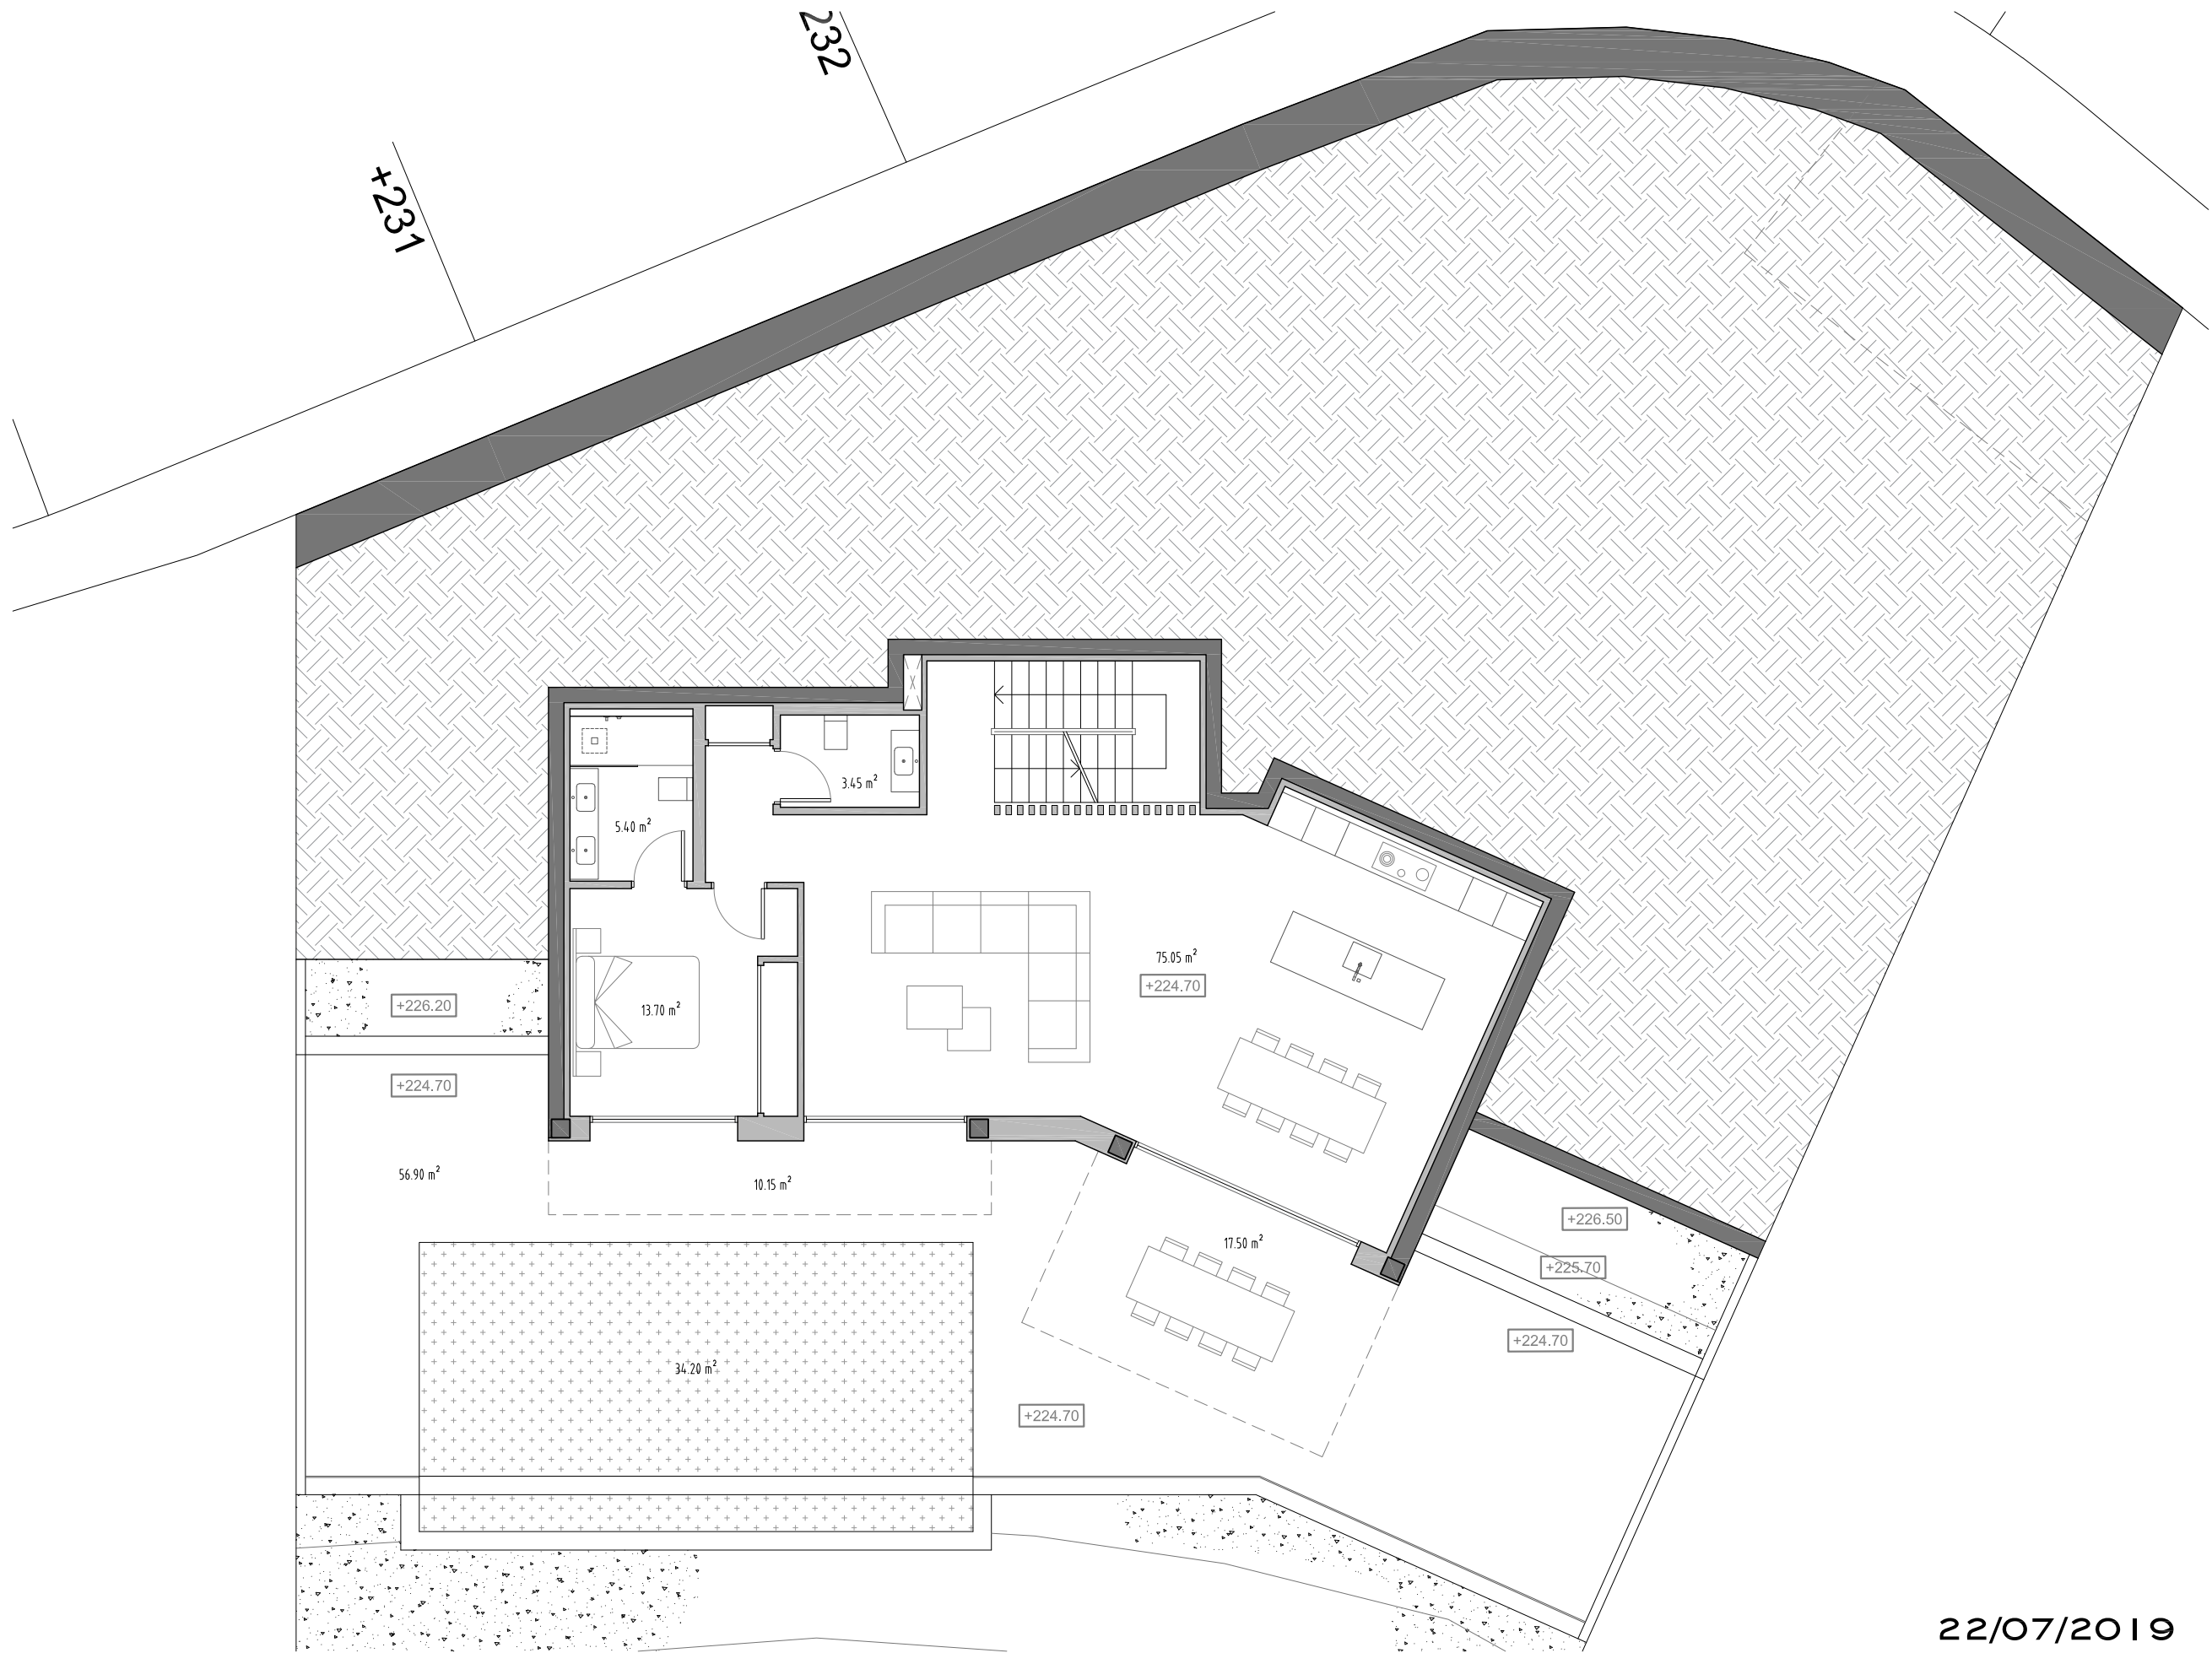

+1 Level	
Built area	
Indoor	104.10 m <sup>2</sup>
Porch	0.00 m <sup>2</sup>
Terraces	30.05 m <sup>2</sup>

+ 1 LEVEL  
1:100

22/07/2019

+0 Level	
Built area	
Indoor	115.85 m <sup>2</sup>
Porch	24.95 m <sup>2</sup>
Terraces	56.90 m <sup>2</sup>

+0 LEVEL  
1:100

22/07/2019

-1 Level	
Built area	
Indoor	81.20 m <sup>2</sup>
Porch	0,00 m <sup>2</sup>
Terraces	0,00 m <sup>2</sup>

-1 LEVEL  
1:100

22/07/2019

9