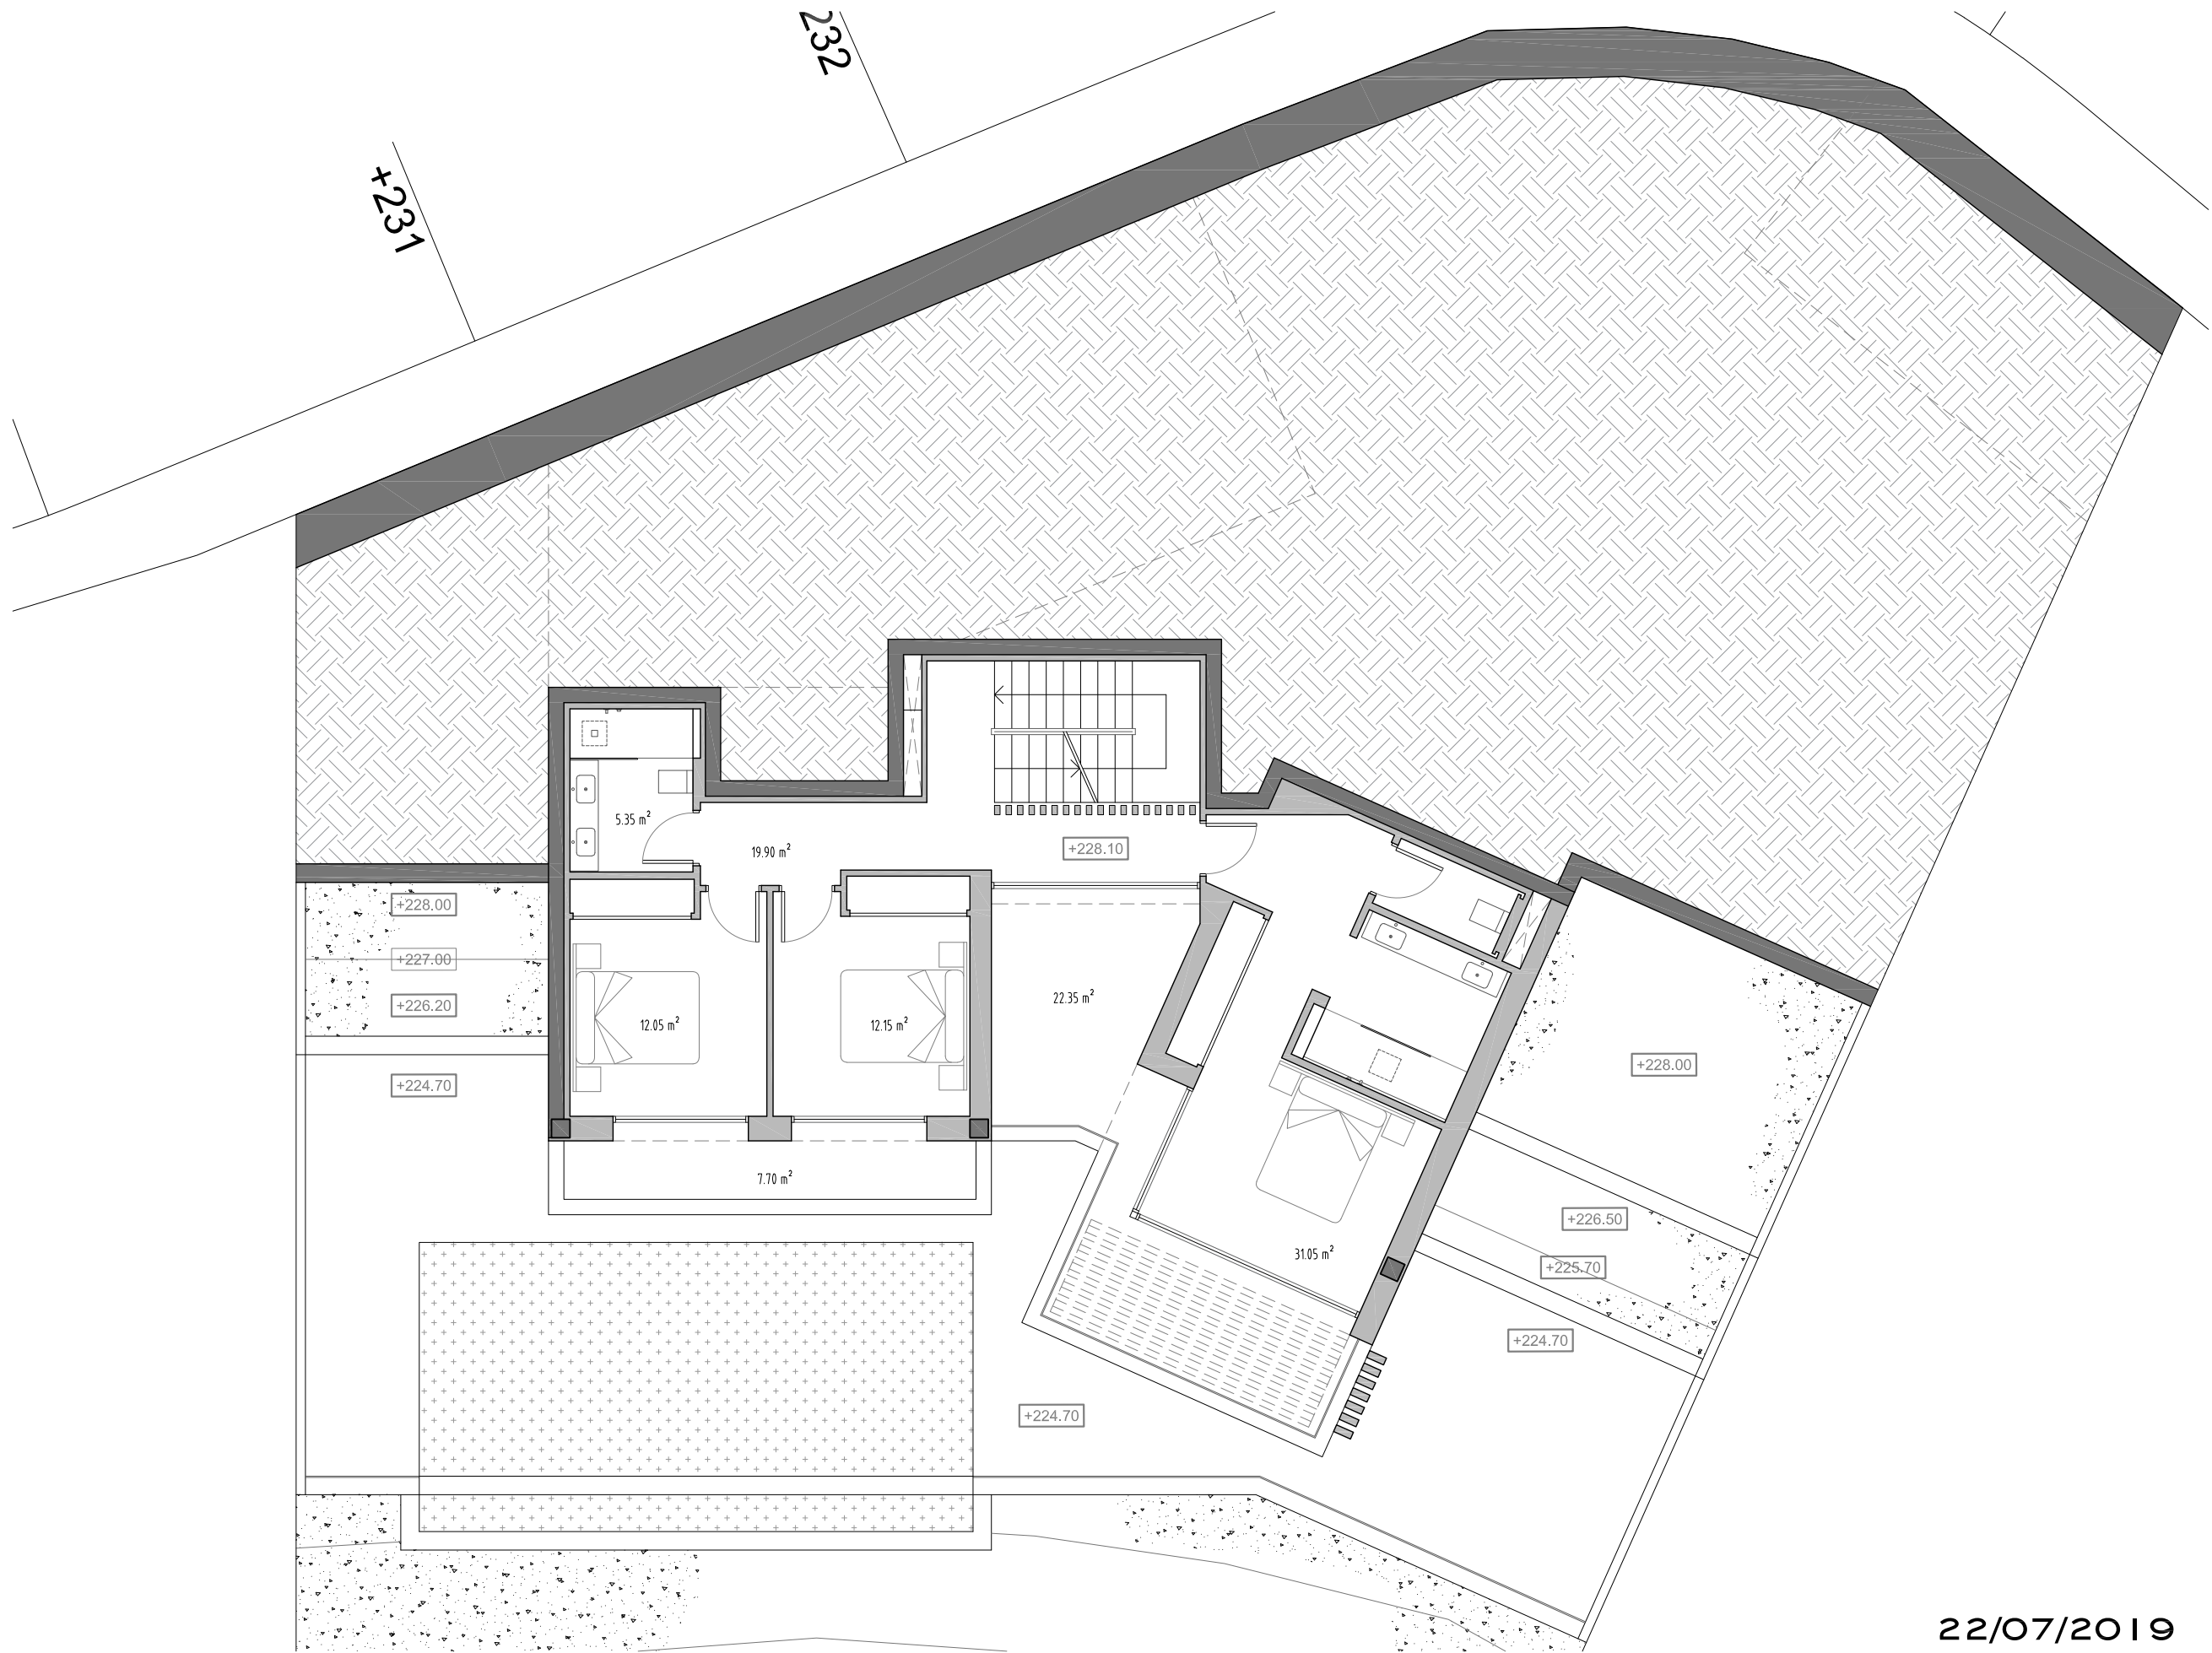

+1 Level	
Built area	
Indoor	104.10 m <sup>2</sup>
Porch	0.00 m <sup>2</sup>
Terraces	30.05 m <sup>2</sup>

+ 1 LEVEL  
1:100

22/07/2019

+0 Level	
Built area	
Indoor	115.85 m <sup>2</sup>
Porch	24.95 m <sup>2</sup>
Terraces	56.90 m <sup>2</sup>

+0 LEVEL  
1:100

22/07/2019

-1 Level	
Built area	
Indoor	81.20 m <sup>2</sup>
Porch	0,00 m <sup>2</sup>
Terraces	0,00 m <sup>2</sup>

-1 LEVEL  
1:100

22/07/2019

9