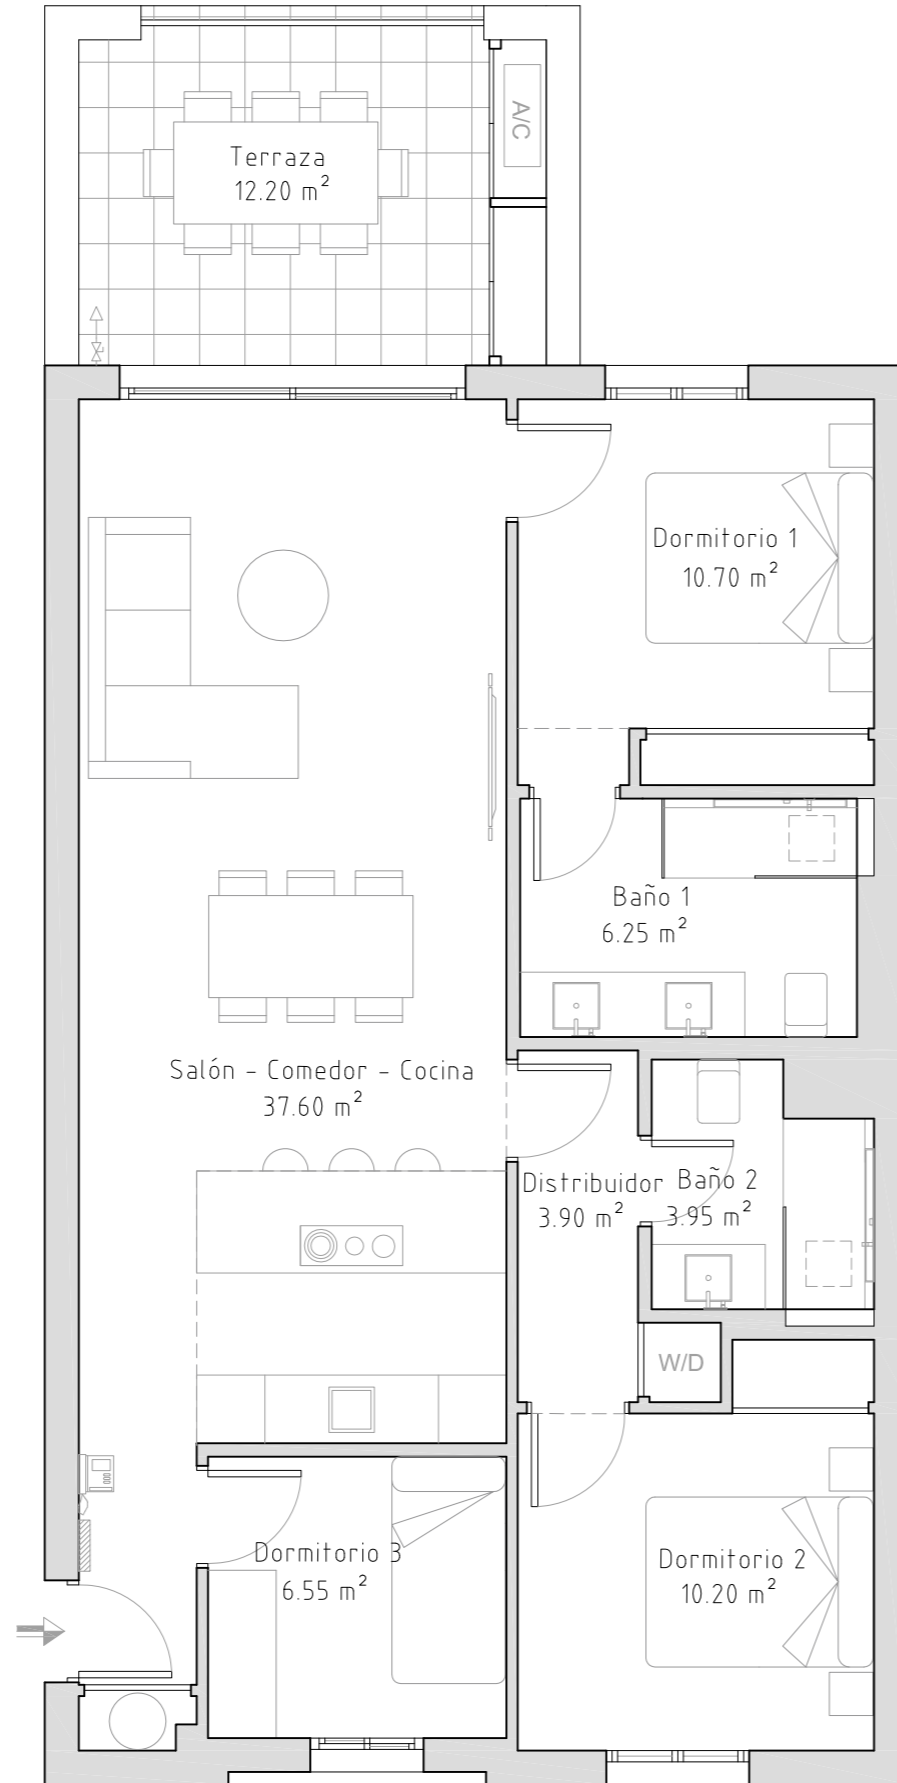

Scale: 1/75

Total built area:	94,95 m ²
Porch area:	0,00 m ²
Terrace area:	14,95 m ²
Bedrooms:	3
Bathrooms:	2

Scale: 1/100