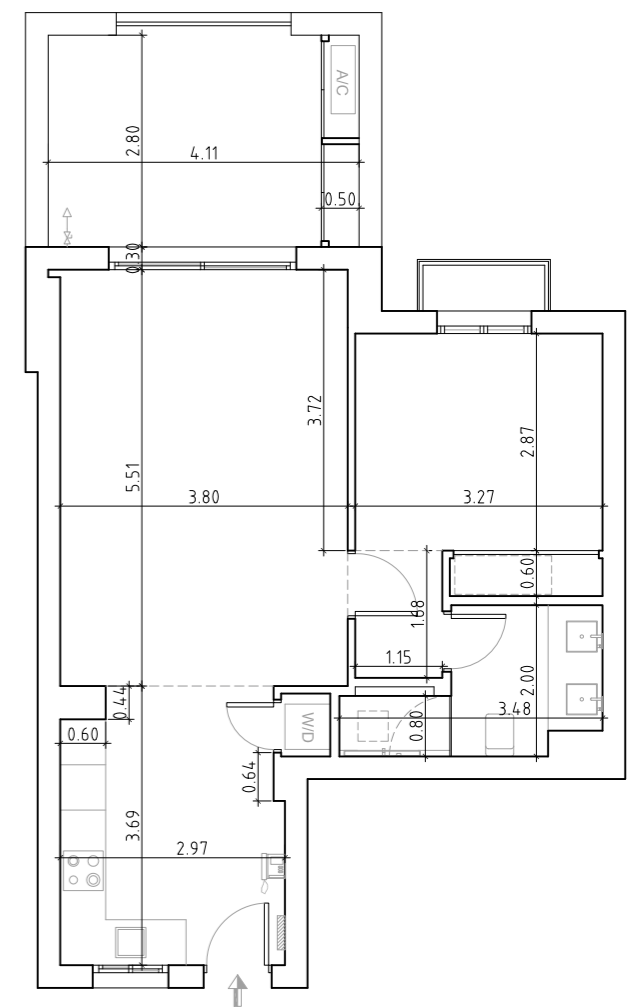

APT.

4
2
1

P
U
E
R
T
O
B
A
N
Ú
S

Scale: 1/75

Total built area:	62,05 m ²
Porch area:	0,00 m ²
Terrace area:	15,80 m ²
Bedrooms:	1
Bathrooms:	1

Scale: 1/100

FLOOR PLAN