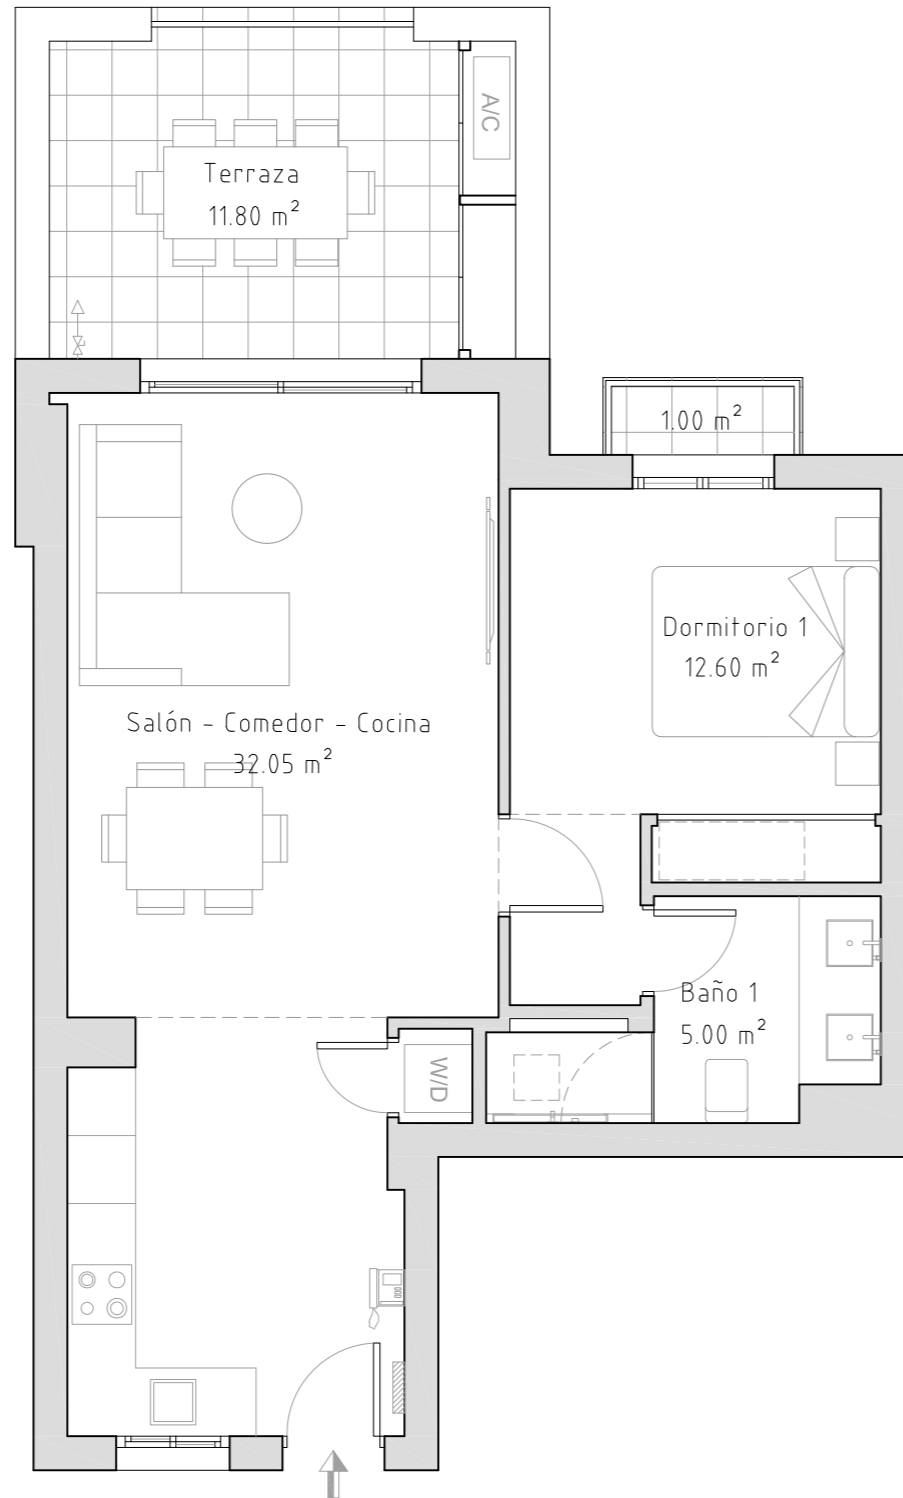

APT.

4
2
1

P
U
E
R
T
O
B
A
N
Ú
S

Scale: 1/75

Total built area:	62,05 m ²
Porch area:	0,00 m ²
Terrace area:	15,80 m ²
Bedrooms:	1
Bathrooms:	1

Scale: 1/100

FLOOR PLAN