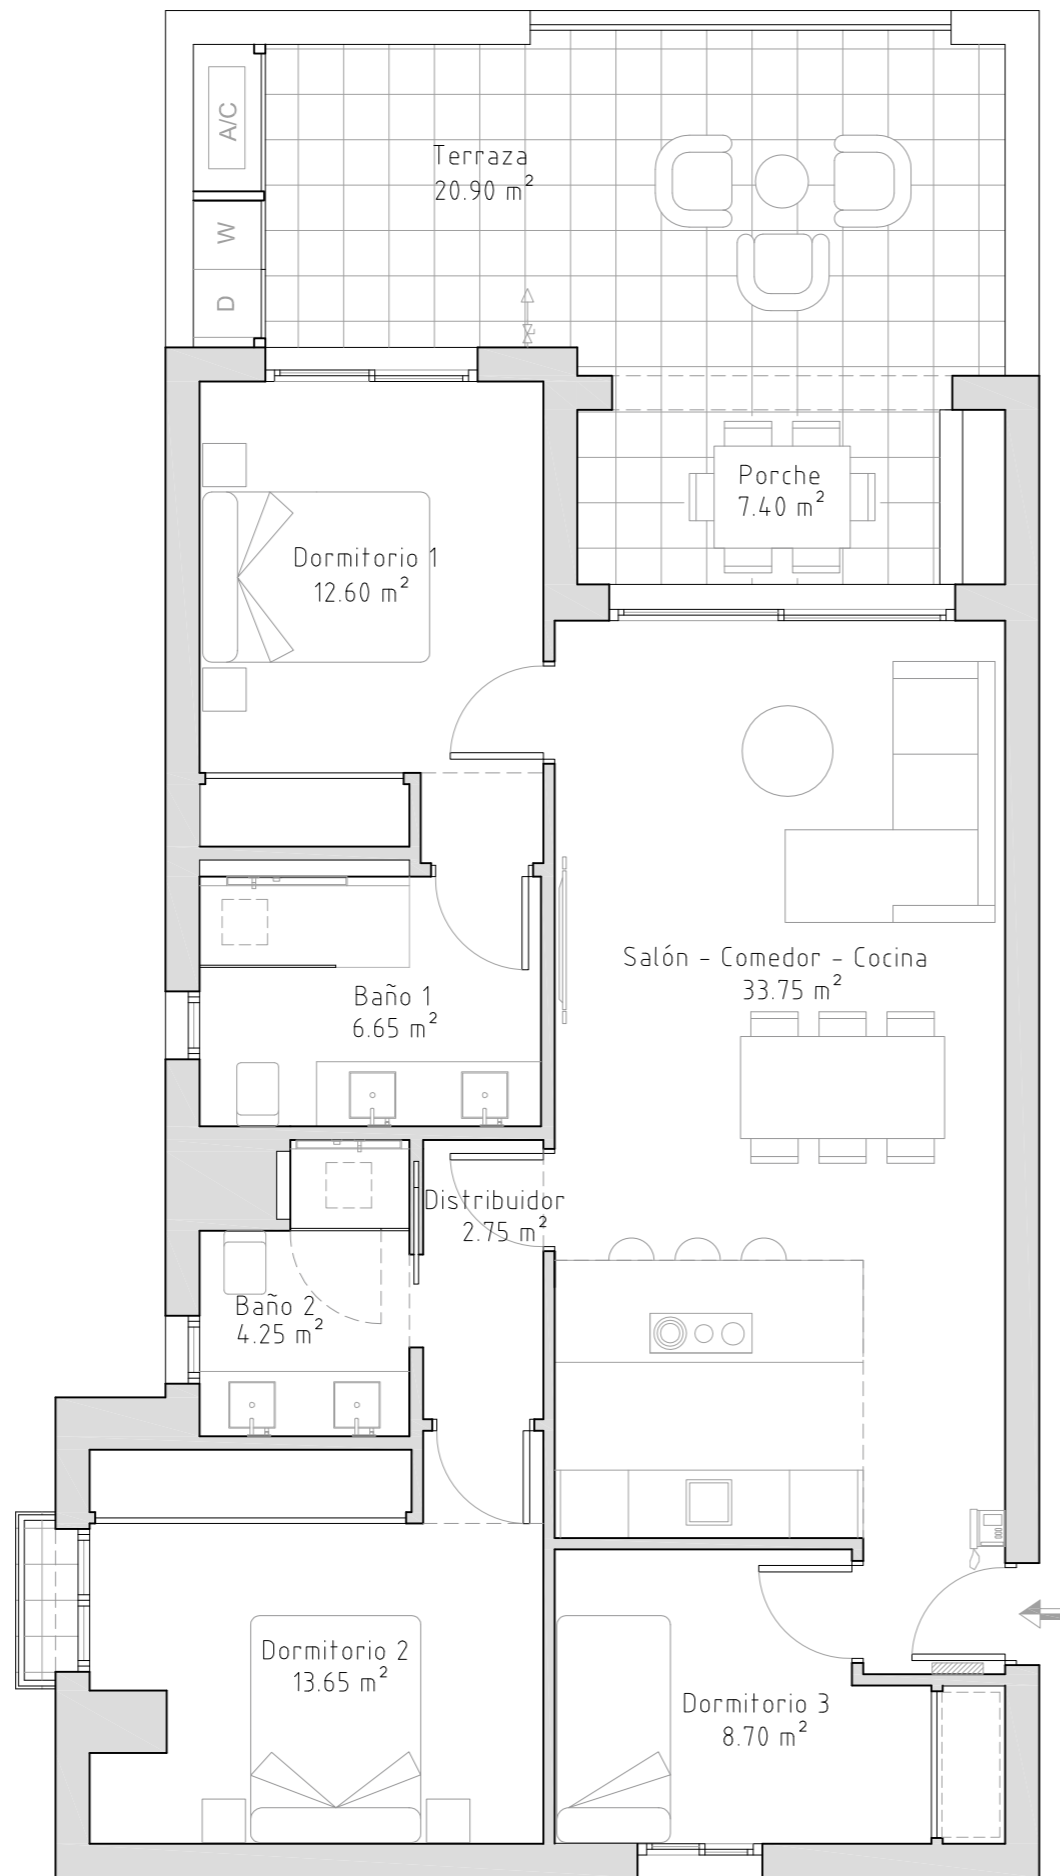

Scale: 1/75

Total built area:	99,45 m ²
Porch area:	7,50 m ²
Terrace area:	23,90 m ²
Bedrooms:	3
Bathrooms:	2

Scale: 1/100