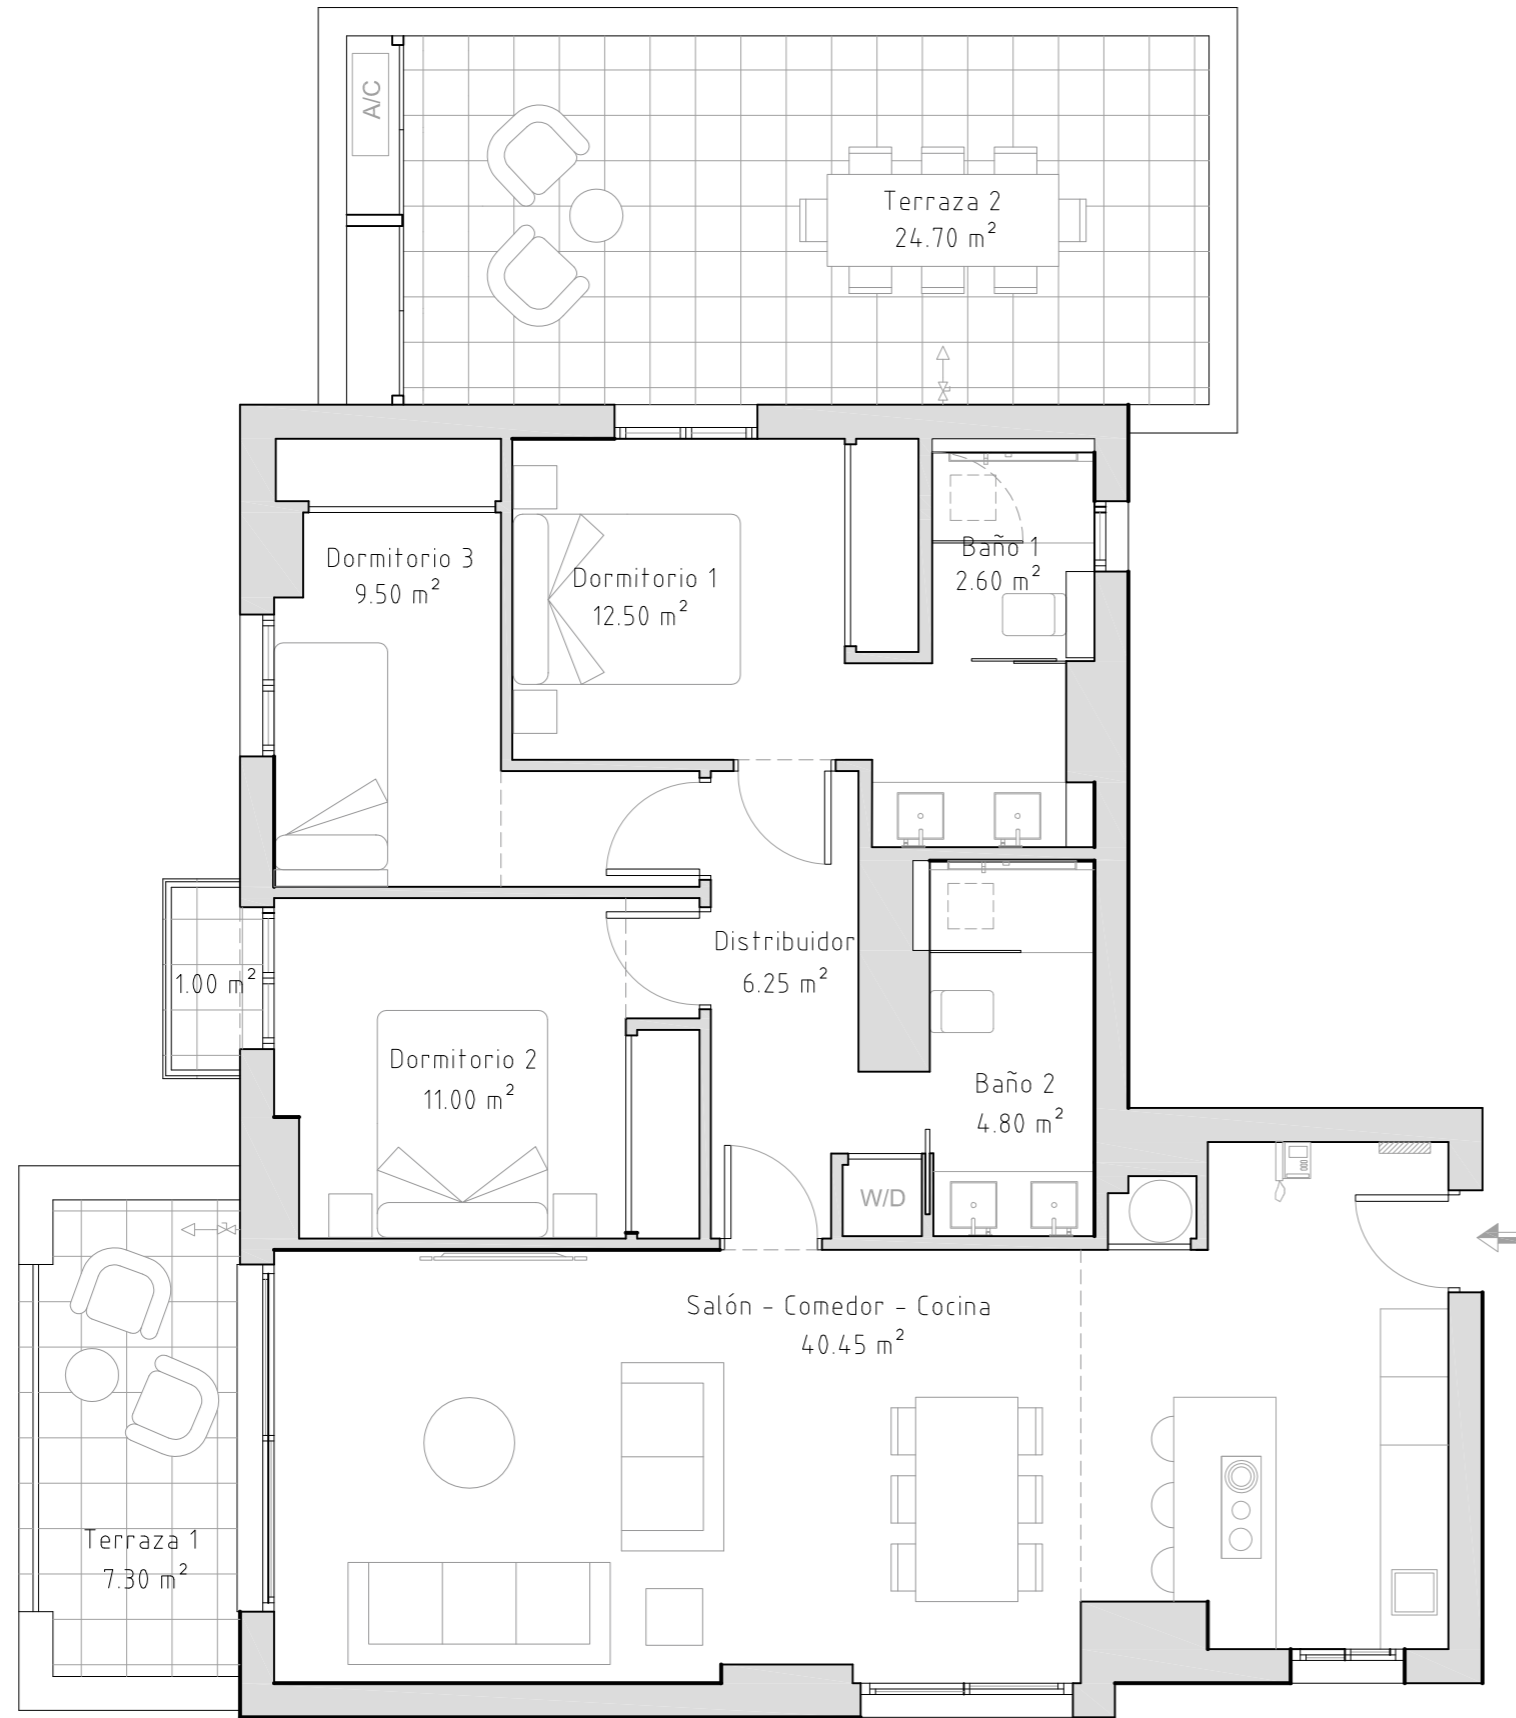

Scale: 1/75

Total built area:	106,40 m ²
Porch area:	0,00 m ²
Terrace area:	39,15 m ²
Bedrooms:	3
Bathrooms:	2

Scale: 1/100