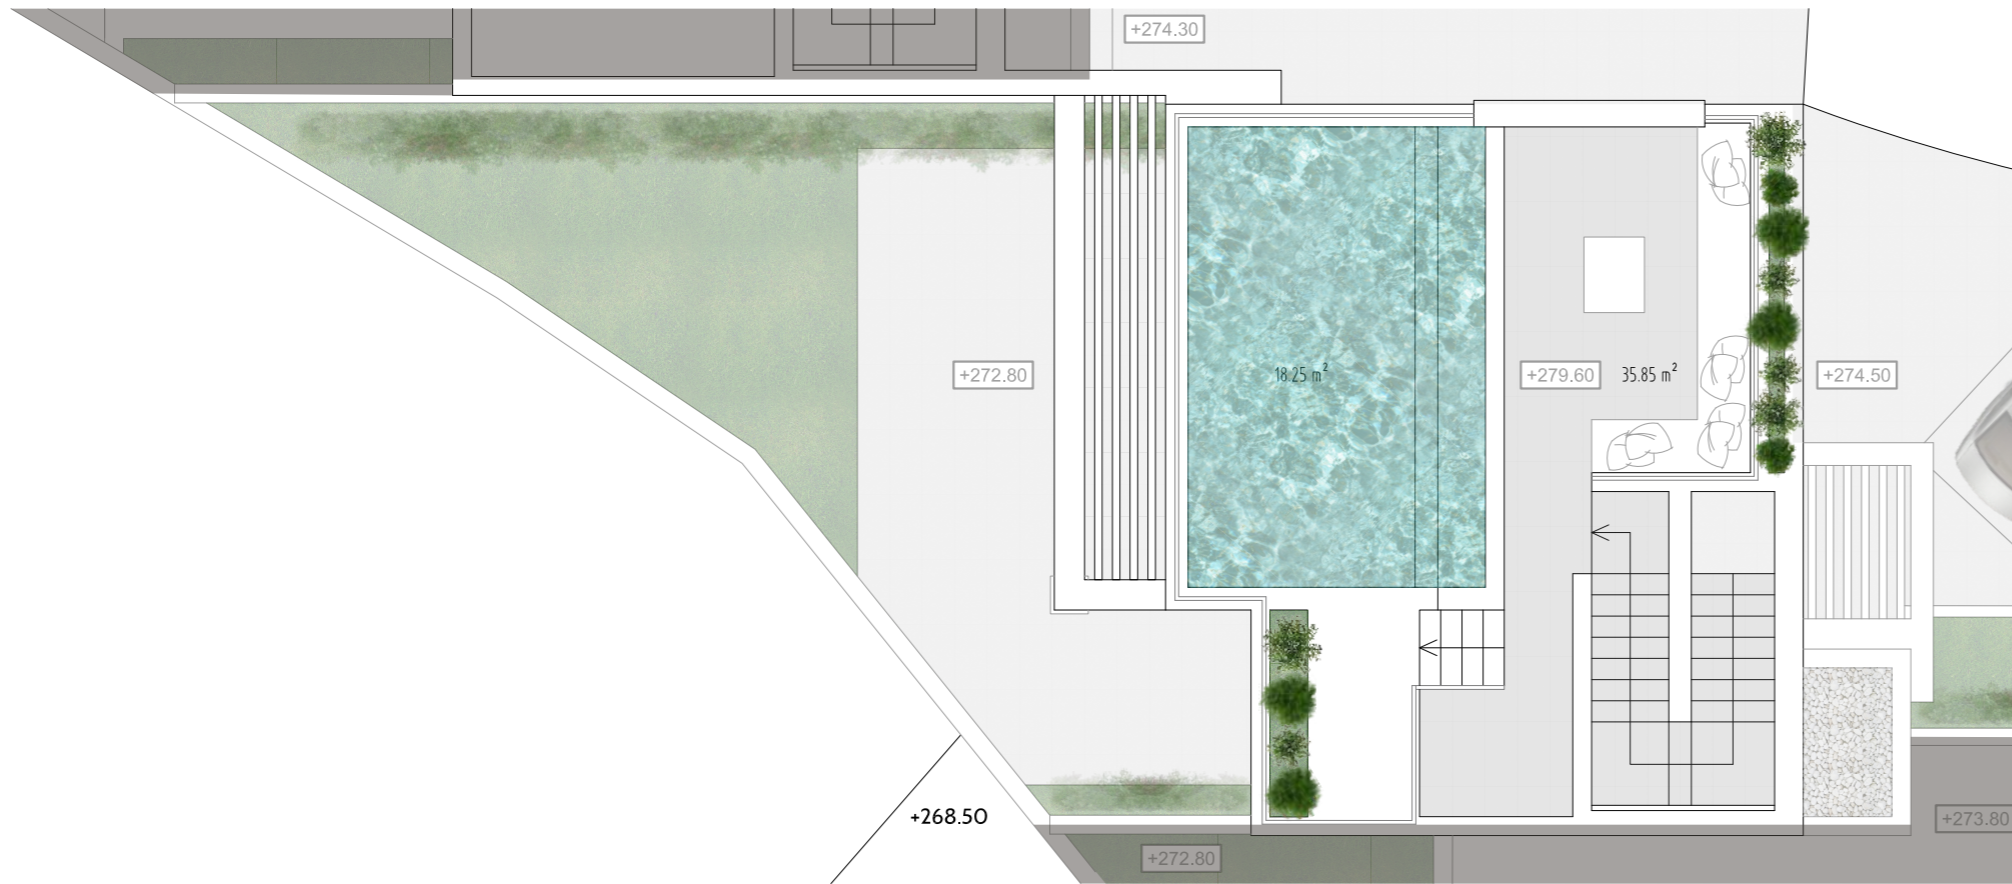

VILLA 11

Built: 140,95 m²	Plot: 154,40 m²	Beds: 3	Baths: 2	Pool: 18.25m²