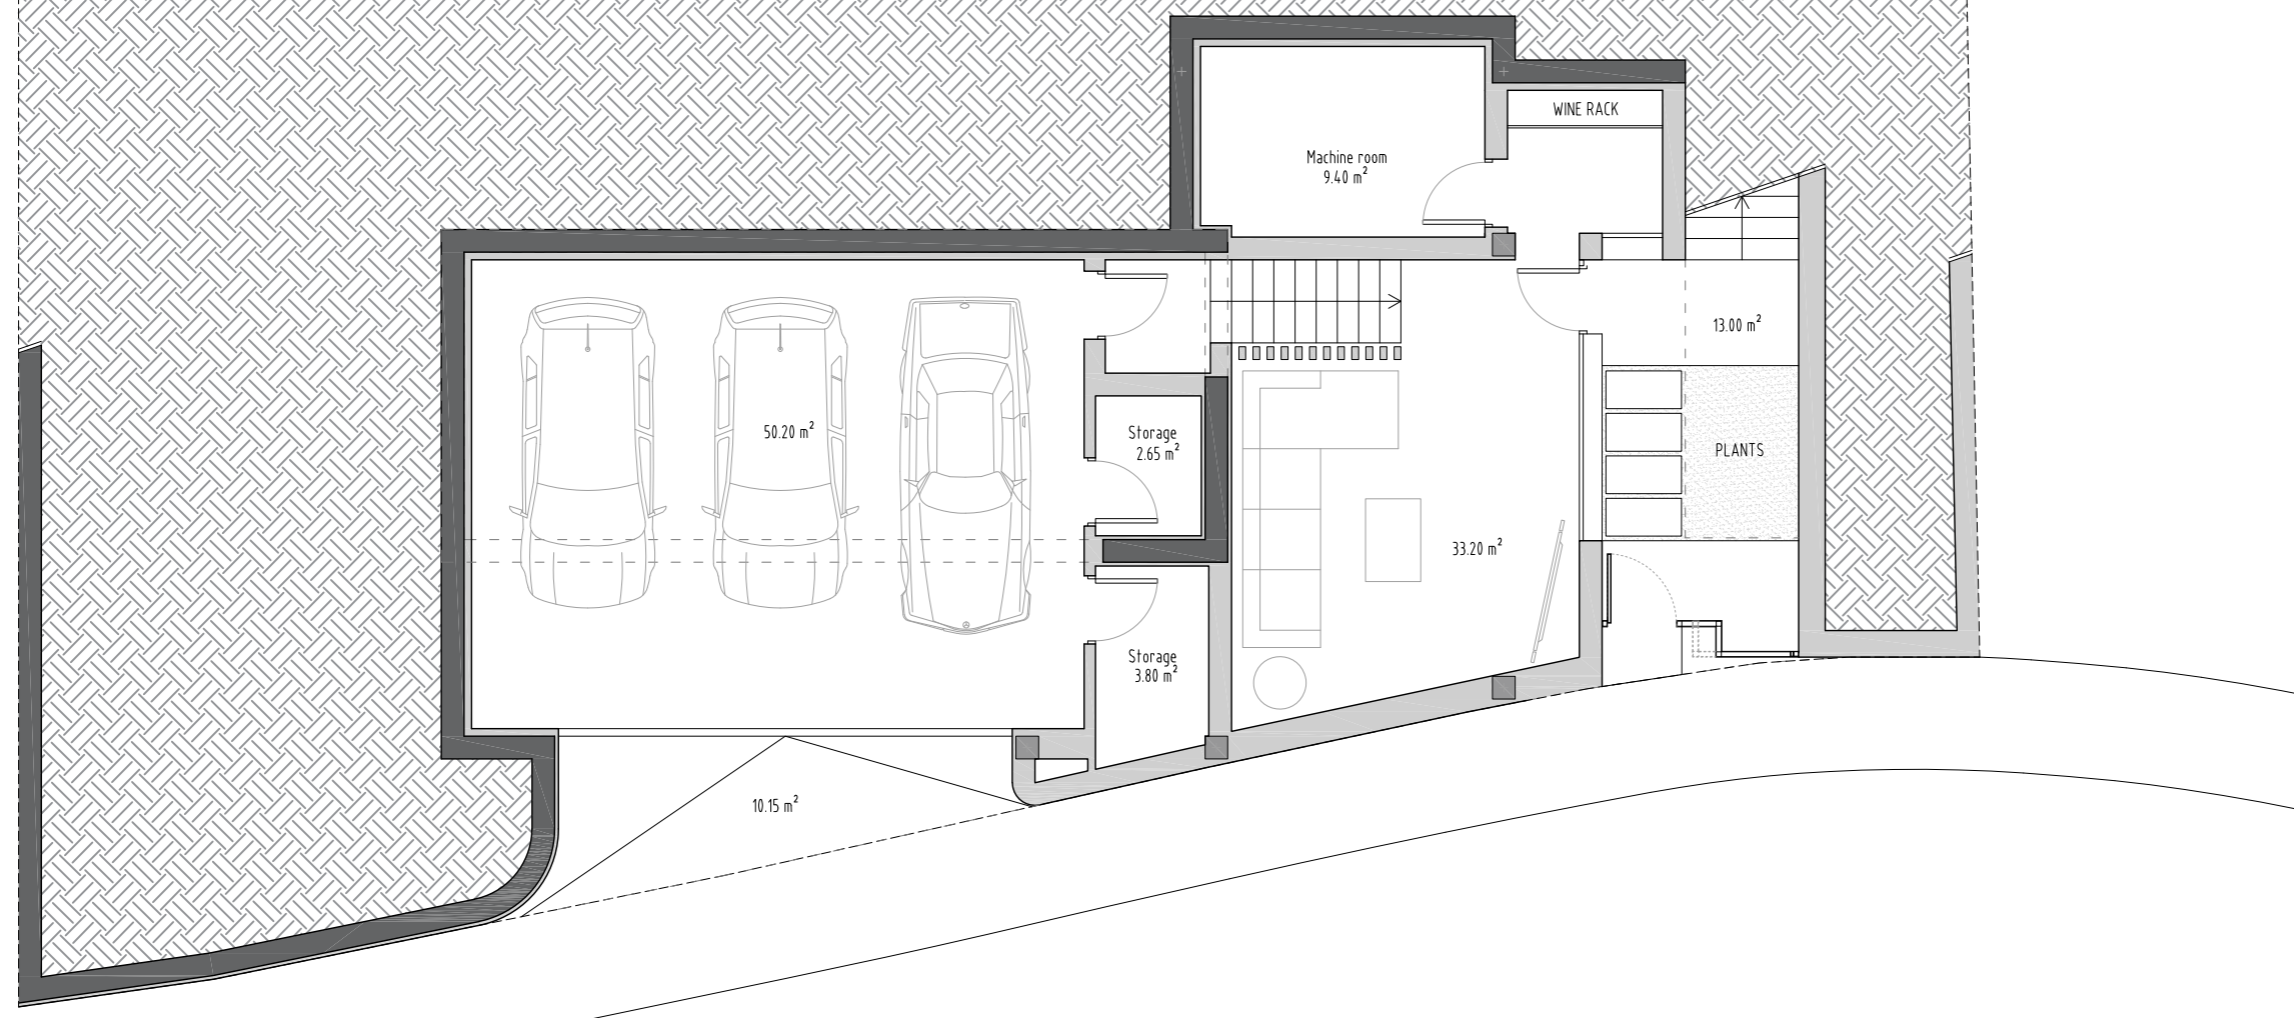

-1 LEVEL	
Built area	142,90 m ²
Porch	0,00 m ²
Terraces	0,00 m ²

0 LEVEL	
Built are	97,70 m
Porch	17,10 m
Terraces	173,70 m

+1 LEVEL	
Built area	120,90 m ²
Porch	0,00 m ²
Terraces	54,85 m ²