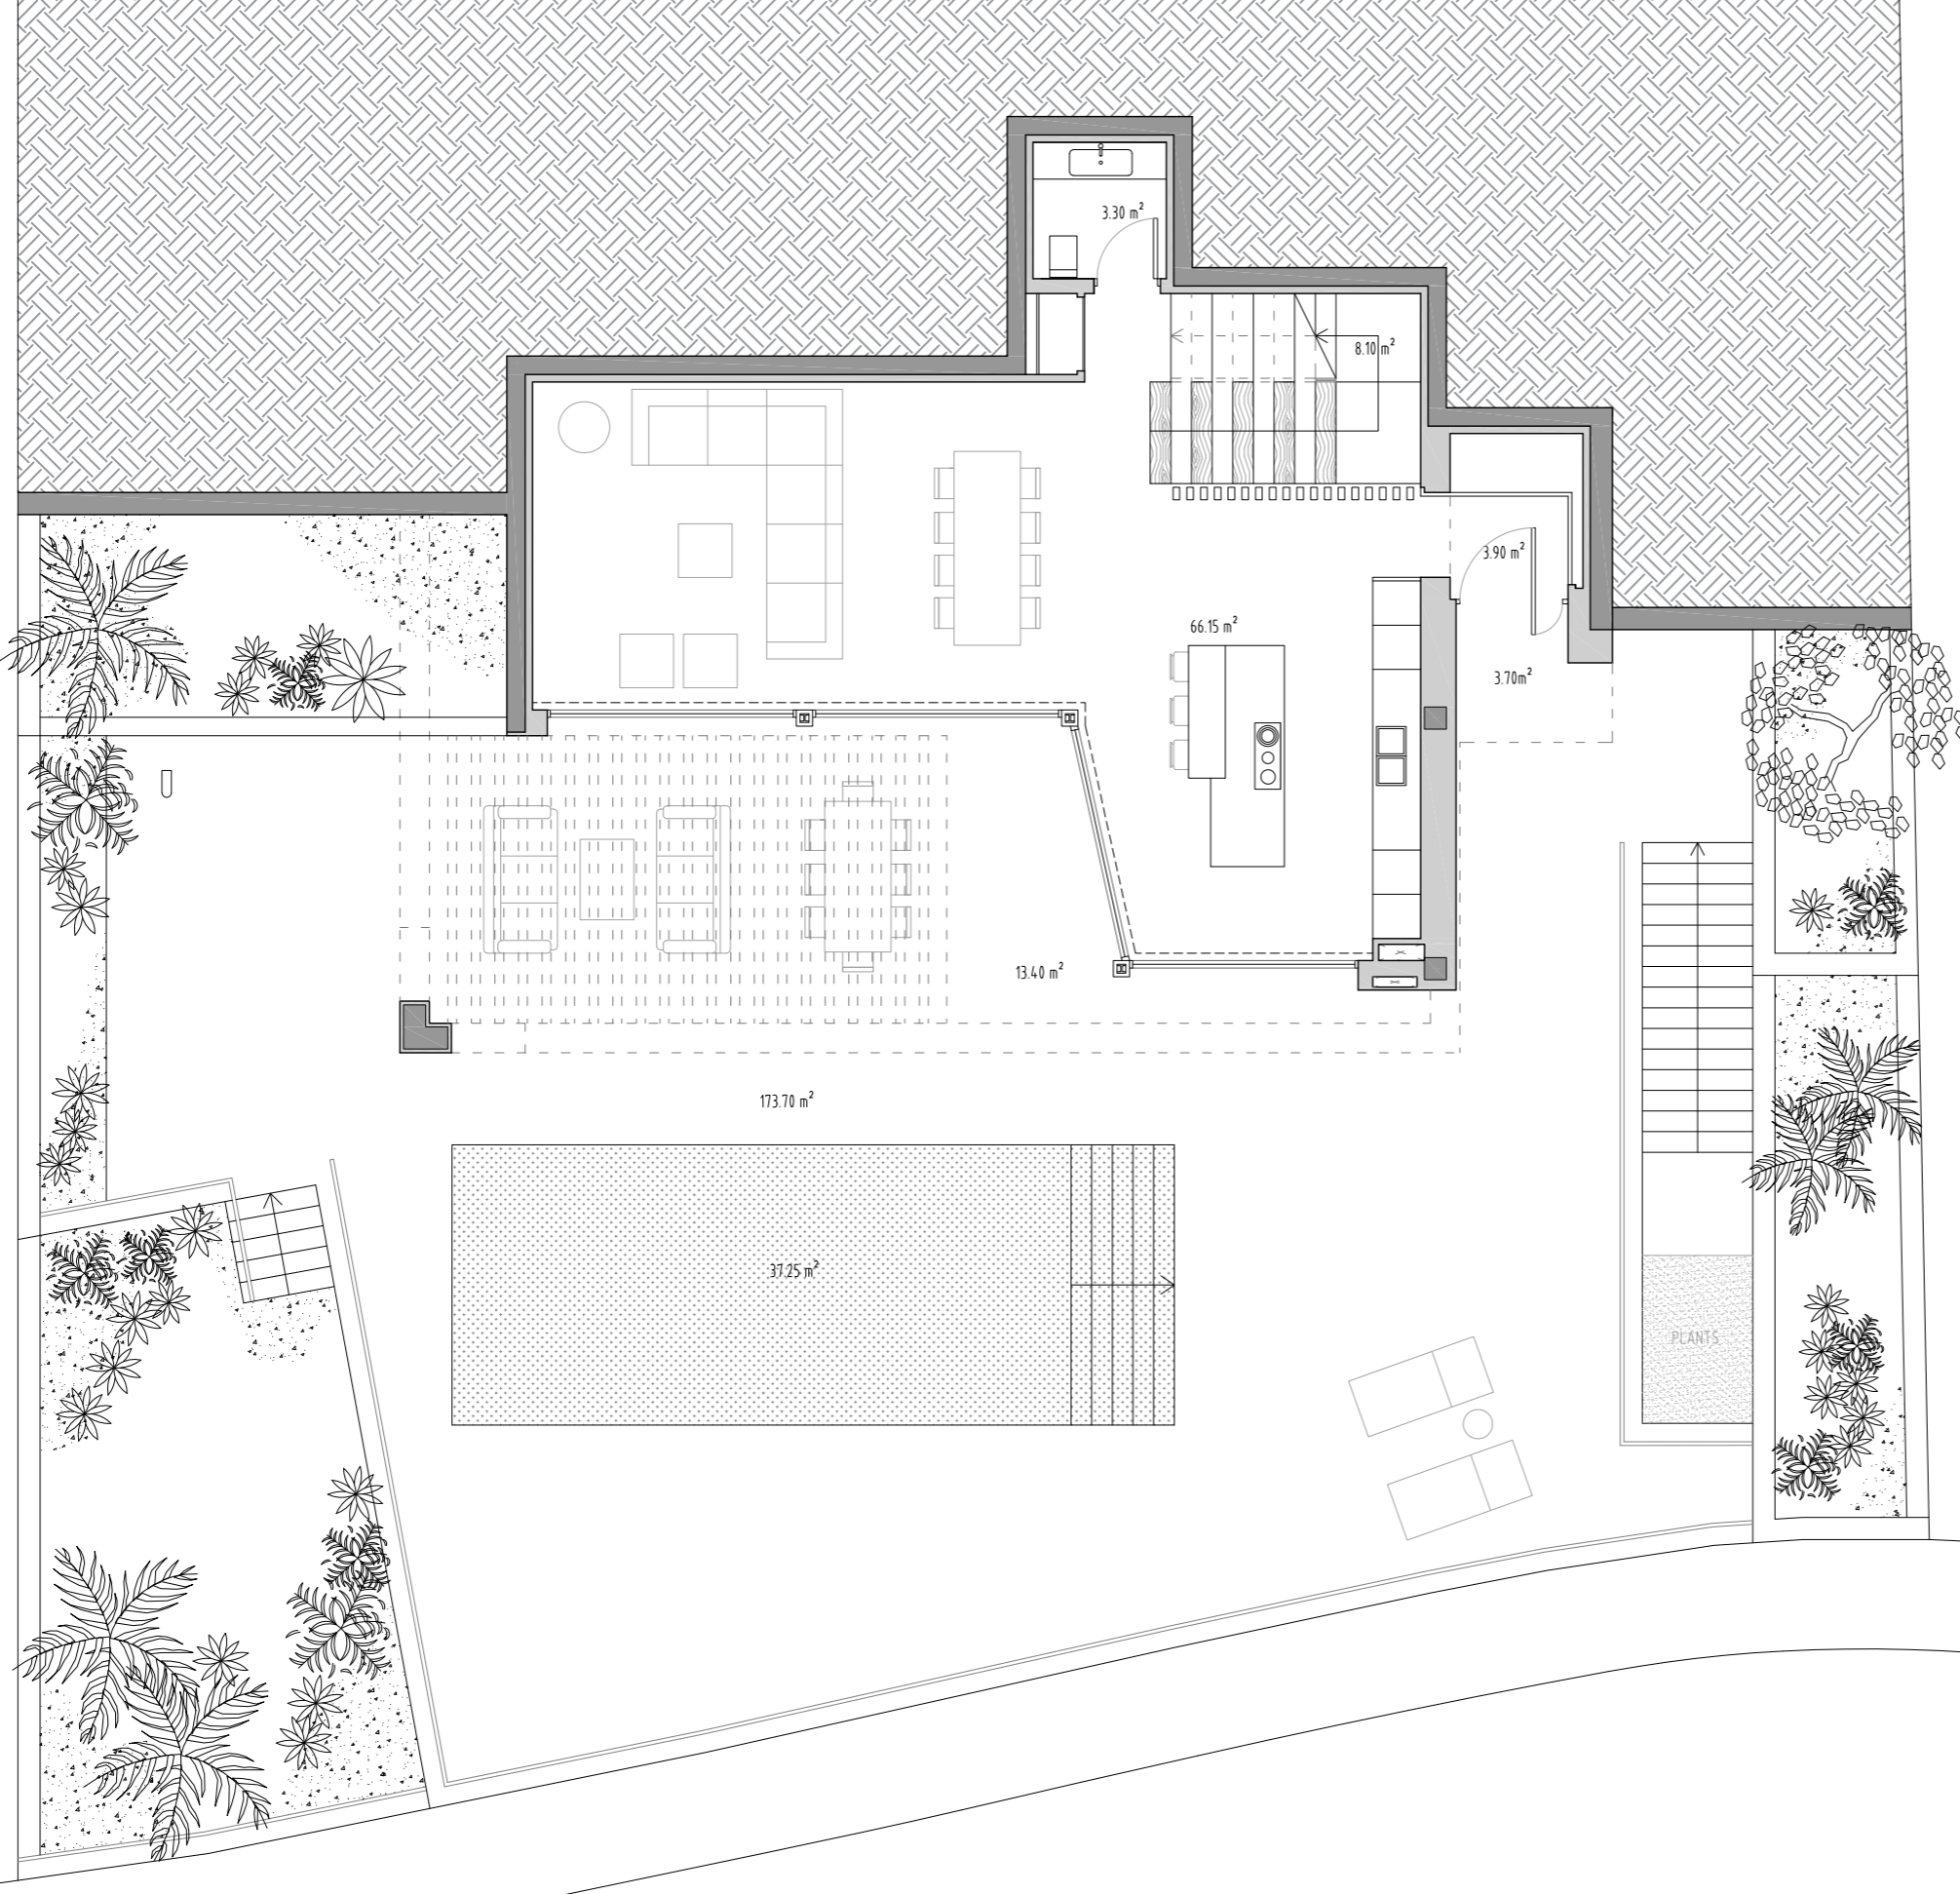

-1 LEVEL	
Built area	142,90 m ²
Porch	0,00 m ²
Terraces	0,00 m ²

0 LEVEL	
Built are	97,70 m
Porch	17,10 m
Terraces	173,70 m

+1 LEVEL	
Built area	120,90 m ²
Porch	0,00 m ²
Terraces	54,85 m ²